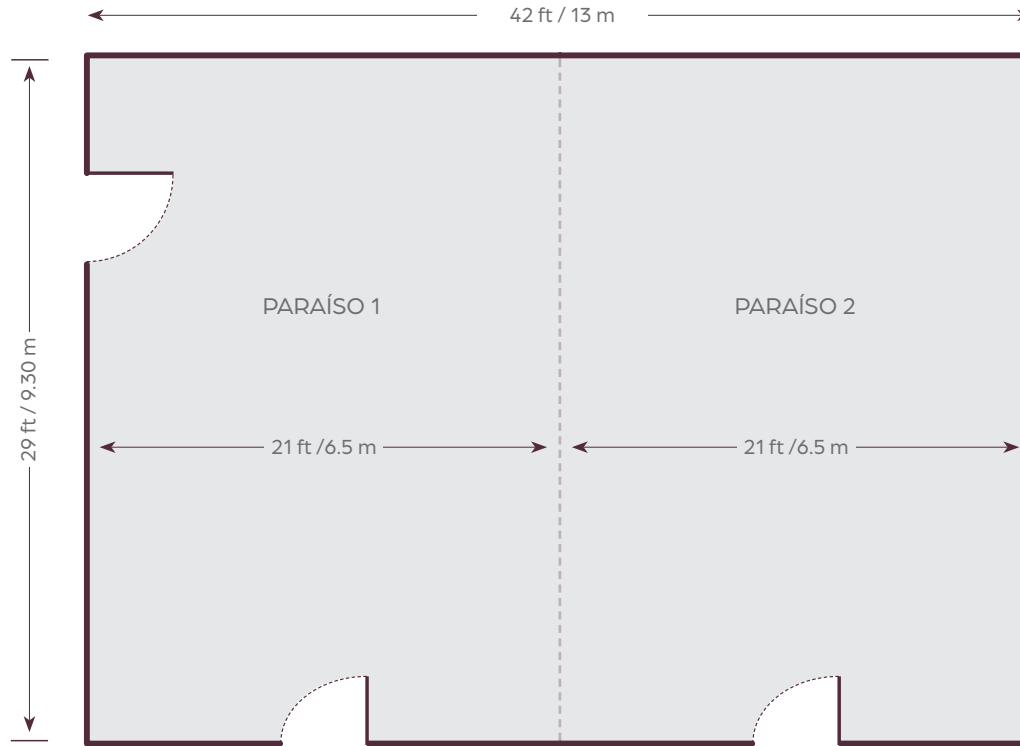

PARAISO DE LA BONITA
RIVIERA MAYA
A LUXURY COLLECTION ADULT ALL-INCLUSIVE RESORT

MEMBER OF
Royalton
RESERVE
COLLECTION

PARAISO

Dimensions: 1218 ft² / 120.9 m²
Height : 9.8 ft / 3 m

PARAISO MEETING ROOM LAYOUT

Room Name	Dimensions				Ceiling Height		Capacities					
	ft ²	ft	m ²	m	ft	m	Theater	Classroom	Banquet	U-Shape	Reception	Hollow Square
Paraiso	1218	42 x 29	120.9	13 x 9.30	9.8	3	160	72	90	32	100	40
Paraiso 1	609	21 x 29	60.45	6.5 x 9.30	9.8	3	60	32	50	20	50	24
Paraiso 2	609	21 x 29	60.45	6.5 x 9.30	9.8	3	60	32	50	20	50	24