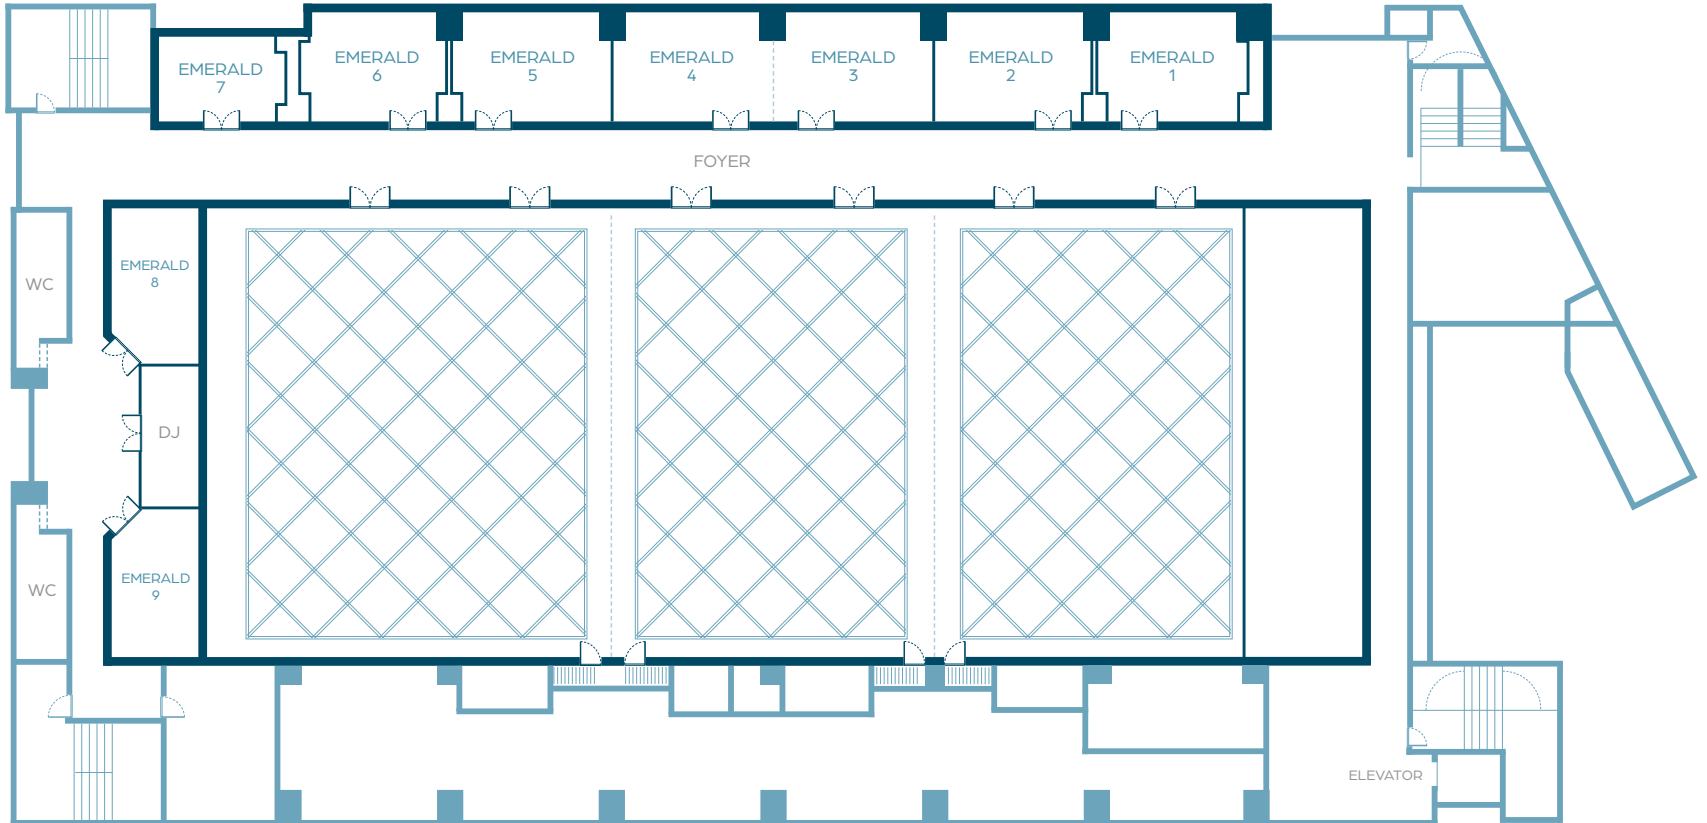

CONVENTION CENTER (SECOND FLOOR)

Dimensions

13,163.98 ft² / 1,223.60 m²

Height

24.93 ft / 7.60 m

| Room Name | Dimensions | | | | Ceiling Height | | Capacities | | | | |
|-------------|-----------------|---------------|----------------|------------------|----------------|------|------------|-----------|---------|----------|---------|
| | ft ² | ft | m ² | m | m | ft | Theater | Classroom | Banquet | Cocktail | U Shape |
| EMERALD 1 | 441.52 | 23.62 x 18.7 | 41.04 | 7.2 x 5.7 | 2.67 | 8.76 | 30 | 20 | 20 | 30 | 12 |
| EMERALD 2 | 459.92 | 24.6 x 18.7 | 42.75 | 7.5 x 5.7 | 2.67 | 8.76 | 30 | 20 | 20 | 30 | 12 |
| EMERALD 3 | 459.92 | 24.6 x 18.7 | 42.75 | 7.5 x 5.7 | 2.67 | 8.76 | 30 | 20 | 20 | 30 | 12 |
| EMERALD 4 | 459.92 | 24.6 x 18.7 | 42.75 | 7.5 x 5.7 | 2.67 | 8.76 | 30 | 20 | 20 | 30 | 12 |
| EMERALD 5 | 459.92 | 24.6 x 18.7 | 42.75 | 7.5 x 5.7 | 2.67 | 8.76 | 30 | 20 | 20 | 30 | 12 |
| EMERALD 6 | 441.52 | 23.62 x 18.7 | 41.04 | 7.2 x 5.7 | 2.67 | 8.76 | 30 | 20 | 20 | 30 | 12 |
| EMERALD 7 | 278.91 | 20.01 x 13.94 | 25.93 | 6.1 x 4.25 x 5.7 | 2.67 | 8.76 | 20 | 16 | 12 | 20 | 20 |
| EMERALD 8 | 314.68 | 14.76 x 21.32 | 29.25 | 4.5 x 6.5 x 5.7 | 2.67 | 8.76 | 30 | 20 | 20 | 30 | 20 |
| EMERALD 9 | 314.68 | 14.76 x 21.32 | 29.25 | 4.5 x 6.5 x 5.7 | 2.67 | 8.76 | 30 | 20 | 20 | 30 | 20 |
| EMERALD 3+4 | 919.84 | 49.2 x 18.7 | 85.5 | 15 x 5.7 | 2.67 | 8.76 | 60 | 40 | 40 | 60 | 36 |