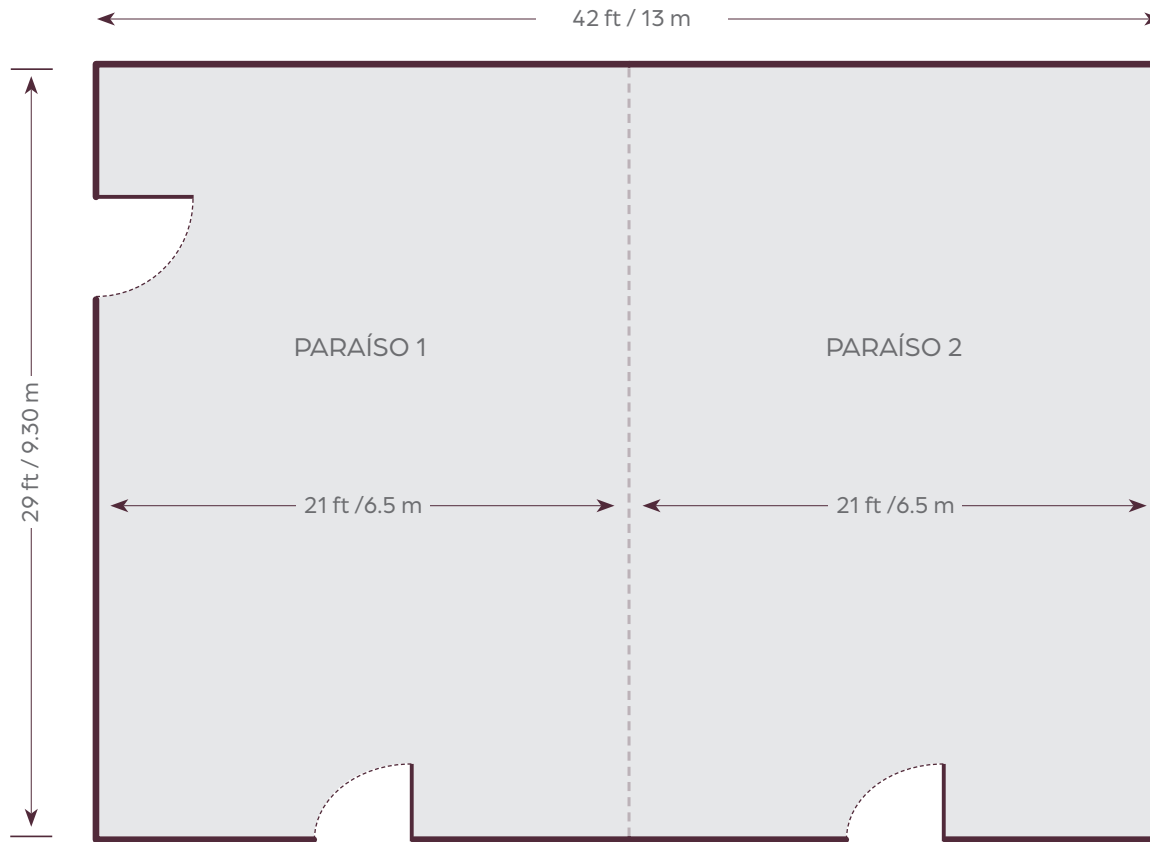

Dimensions: 1218 ft² / 120.9 m²
Height : 9.8 ft / 3 m

PARAISO MEETING ROOM LAYOUT

| Room Name | Dimensions | | | | Ceiling Height | | Capacities | | | | | |
|-----------|-----------------|---------|----------------|------------|----------------|---|------------|-----------|---------|---------|-----------|---------------|
| | ft ² | ft | m ² | m | ft | m | Theater | Classroom | Banquet | U-Shape | Reception | Hollow Square |
| Paraiso | 1218 | 42 x 29 | 120.9 | 13 x 9.30 | 9.8 | 3 | 160 | 72 | 90 | 32 | 100 | 40 |
| Paraiso 1 | 609 | 21 x 29 | 60.45 | 6.5 x 9.30 | 9.8 | 3 | 60 | 32 | 50 | 20 | 50 | 24 |
| Paraiso 2 | 609 | 21 x 29 | 60.45 | 6.5 x 9.30 | 9.8 | 3 | 60 | 32 | 50 | 20 | 50 | 24 |

Highlight

Located in the heart of Cancun Hotel Zone and amazing Level 18 – Rooftop Cabana Lounge (\$)
Adults-only.

YUCATAN

Dimensions

1,242 ft² / 115.34 m²

Height

8.53 ft / 2.6 m

| Room Name | Dimensions | | | | Ceiling Height | | Capacities | | | | |
|-----------|-----------------|---------------|----------------|------------|----------------|------|------------|---------|---------|-----------|---------|
| | ft ² | ft | m ² | m | ft | m | Reception | Theater | U-Shape | Classroom | Banquet |
| Yucatan | 1,241.32 | 51.83 x 23.95 | 115.34 | 15.8 x 7.3 | 8.53 | 2.60 | 60 | 100 | 40 | 60 | 70 |
| Yucatan 1 | 620.3 | 25.90 x 23.95 | 57.67 | 7.9 x 7.3 | 8.53 | 2.60 | 30 | 40 | 20 | 30 | 30 |
| Yucatan 2 | 620.3 | 25.90 x 23.95 | 57.67 | 7.9 x 7.3 | 8.53 | 2.60 | 30 | 40 | 20 | 30 | 30 |