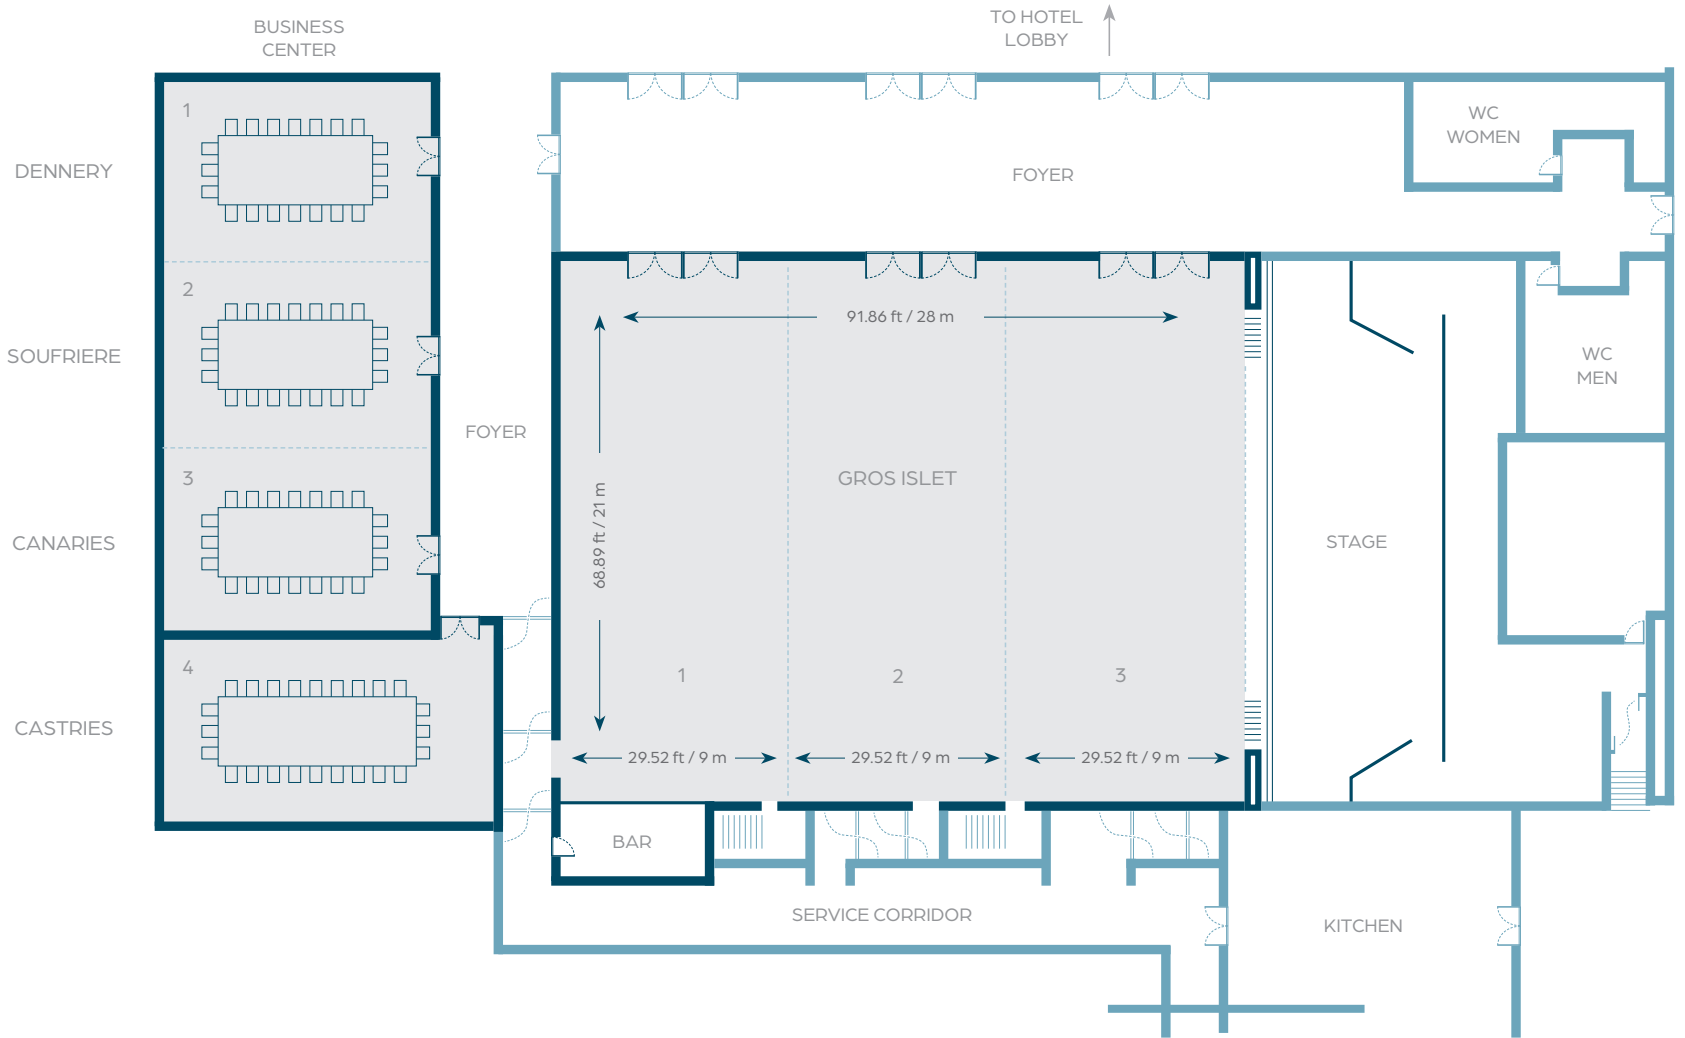

2 bars

Meeting Space

Same as Royalton Saint
Lucia

Outdoor

Beach, lawn, pool deck
and theater

Highlight

Adults-only only property
with access to all facilities
of Royalton Saint Lucia
Private Cove

GROS ISLET BALLROOM

Dimensions

6,112 ft² / 567.8234 m²

Height

19.68 ft / 6.0 m

| Room Name | Dimensions | | | | Ceiling Height | | Capacities | | | | |
|---------------------|-----------------|---------------|----------------|---------------|----------------|------|------------|-----------|---------|---------|-----------|
| | ft ² | ft | m ² | m | ft | m | Theater | Classroom | Banquet | U Shape | Reception |
| Gros Islet | 6328.24 | 91.86 x 68.89 | 586.88 | 27.96 X 20.99 | 19.68 | 4.15 | 726 | 384 | 490 | 108 | 490 |
| Gros Islet 1 | 2108.72 | 30.61 X 68.89 | 195.63 | 9.32 X 20.99 | 19.68 | 4.15 | 200 | 100 | 150 | 50 | 70 |
| Gros Islet 2 | 2108.72 | 30.61 X 68.89 | 195.63 | 9.32 X 20.99 | 19.68 | 4.15 | 200 | 100 | 150 | 50 | 70 |
| Gros Islet 3 | 2108.72 | 30.61 X 68.89 | 195.63 | 9.32 X 20.99 | 19.68 | 4.15 | 200 | 100 | 150 | 50 | 70 |
| Dennerly Breakout | 738.16 | 22.96 X 32.15 | 68.6 | 7 x 9.8 | 9 | 2.75 | N/A | N/A | N/A | 16 | N/A |
| Soufriere Breakout | 738.16 | 22.96 X 32.15 | 68.6 | 7 x 9.8 | 9 | 2.75 | N/A | N/A | N/A | 16 | N/A |
| Canaries Breakout | 738.16 | 22.96 X 32.15 | 68.6 | 7 x 9.8 | 9 | 2.75 | N/A | N/A | N/A | 16 | N/A |
| Castries Board Room | 738.16 | 22.96 X 32.15 | 68.6 | 7 x 9.8 | 9 | 2.75 | N/A | N/A | N/A | 16 | N/A |
| Foyer | 2109.11 | 91.86 x 22.96 | 195.72 | 27.96 x 7 | 19.68 | 4.15 | N/A | N/A | N/A | N/A | N/A |