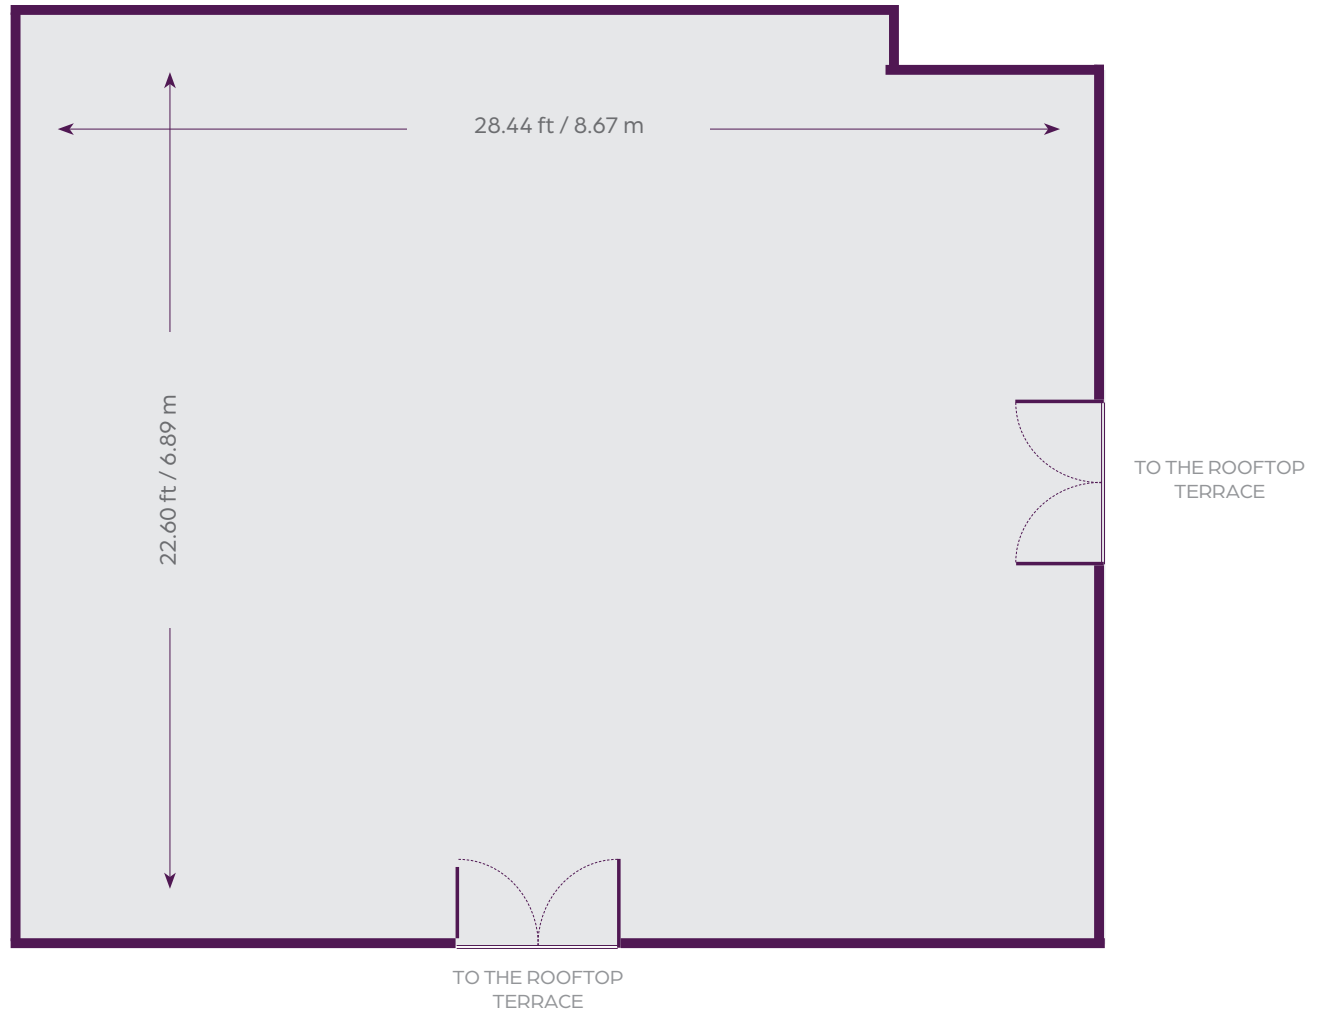

PAPAGAYO

Dimensions
635 ft² / 59 m²

Height
10.82 ft / 3.3 m

MEETING SPACE

Room Name	Dimensions				Ceiling Height		MAX Capacities (adjusted based on actual set up)				
	ft²	ft	m²	m	ft	m	Theater	Classroom	Banquet	U Shape	Reception
Papagayo	635	28.44 x 22.60	59	8.67 x 6.89	10.82	3.3	30	16	30	18	20