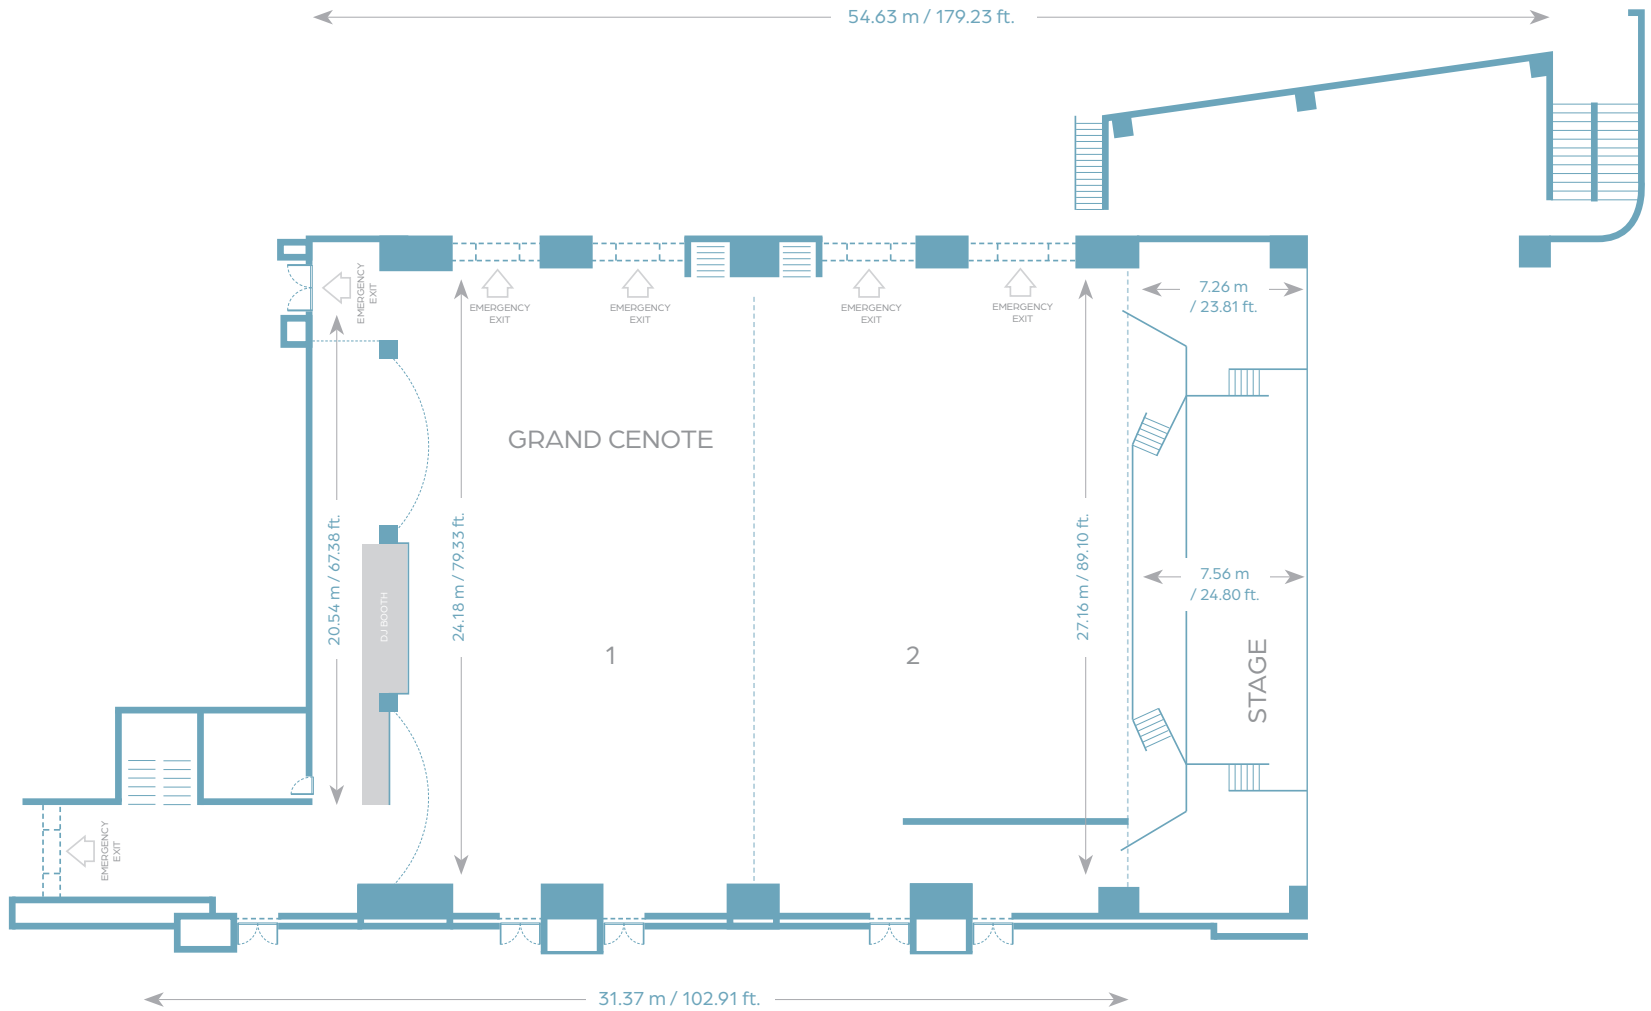

GRAND CENOTE

Dimensions

8,081.71 ft² / 751.2 m²

Height

21.32 ft / 6.50 m

Room Name	Dimensions				Ceiling Height		Capacities				
	ft²	ft	m²	m	m	ft	Theater	Classroom	Banquet	Cocktail	U Shape
GRAND CENOTE	9,091.92	88.56 x 102.66	751.2	27 x 31.3	6.50	21.32	750	500	500	720	112
GRAND CENOTE 1	4,589.53	88.56 x 50.84	372	27 x 15.5	6.50	21.32	350	240	280	300	84
GRAND CENOTE 2	4,589.53	88.56 x 51.82	379.2	27 x 15.8	6.50	21.32	350	240	280	300	84
STAGE	1,291.01	52.48 x 24.60	247.2	16 x 7.5	5.60	18.37	N/A	N/A	N/A	N/A	N/A