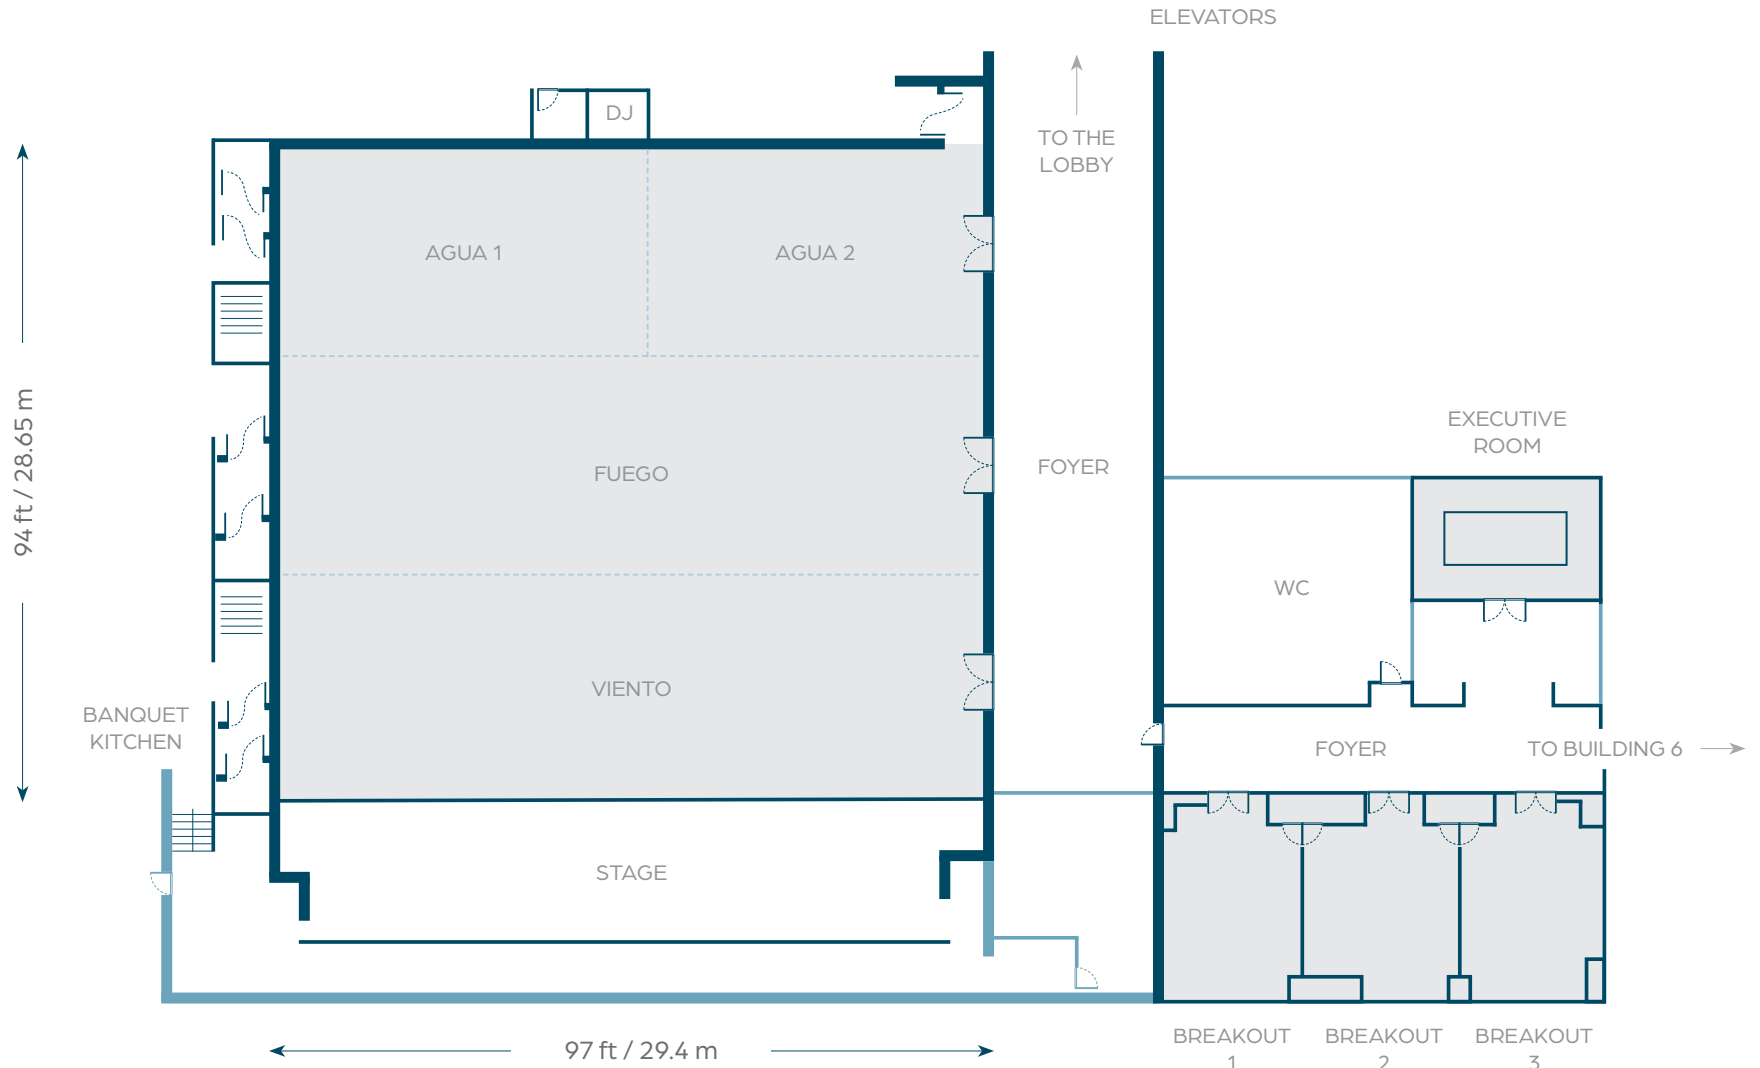

Adults-only property with
access to Royalton Riviera
Cancun facilities

TIERRA

Dimensions

9,118 ft² / 842.3 m²

Height

43 ft / 4 m

| Room Name | Dimensions | | | | Ceiling Height | | Capacities | | | | |
|----------------|-----------------|--------------|----------------|--------------|----------------|------|---------------------|-----------|---------|---------|-----------|
| | ft ² | ft | m ² | m | ft | m | Theater | Classroom | Banquet | U Shape | Reception |
| Tierra | 9,118 | 97 x 94 | 842.3 | 29.4 x 28.65 | 43 | 4 | 840 | 612 | 490 | 108 | 900 |
| Agua | 2,950 | 32 x 94 | 273.79 | 9.7 x 28.65 | 43 | 4 | 280 | 180 | 140 | 80 | 300 |
| Viento | 2,950 | 32 x 94 | 273.29 | 9.7 x 28.65 | 43 | 4 | 280 | 120 | 140 | 80 | 300 |
| Fuego | 2,951 | 33 x 94 | 273.29 | 10 x 28.65 | 43 | 4 | 280 | 120 | 140 | 80 | 300 |
| Foyer | 2,048.53 | 20 x 80 | 190.32 | 6.5 x 29.28 | 13.61 | 4.15 | - | - | - | - | 150 |
| Breakout 1 | 542.57 | 26.9 x 20.17 | 50.43 | 8.20 x 6.15 | 13.12 | 2.2 | 40 | 24 | - | 16 | - |
| Breakout 2 | 533.70 | 26.9 x 19.84 | 49.61 | 8.20 x 6.05 | 13.12 | 2.2 | 40 | 24 | - | 16 | - |
| Breakout 3 | 547.15 | 26.9 x 20.34 | 50.84 | 8.20 x 6.20 | 13.12 | 2.2 | 40 | 24 | - | 16 | - |
| Executive Room | 439.78 | 26.24x16.76 | 40.85 | 8. x 5.11 | 13.12 | 2.2 | 12 executive chairs | | | | |