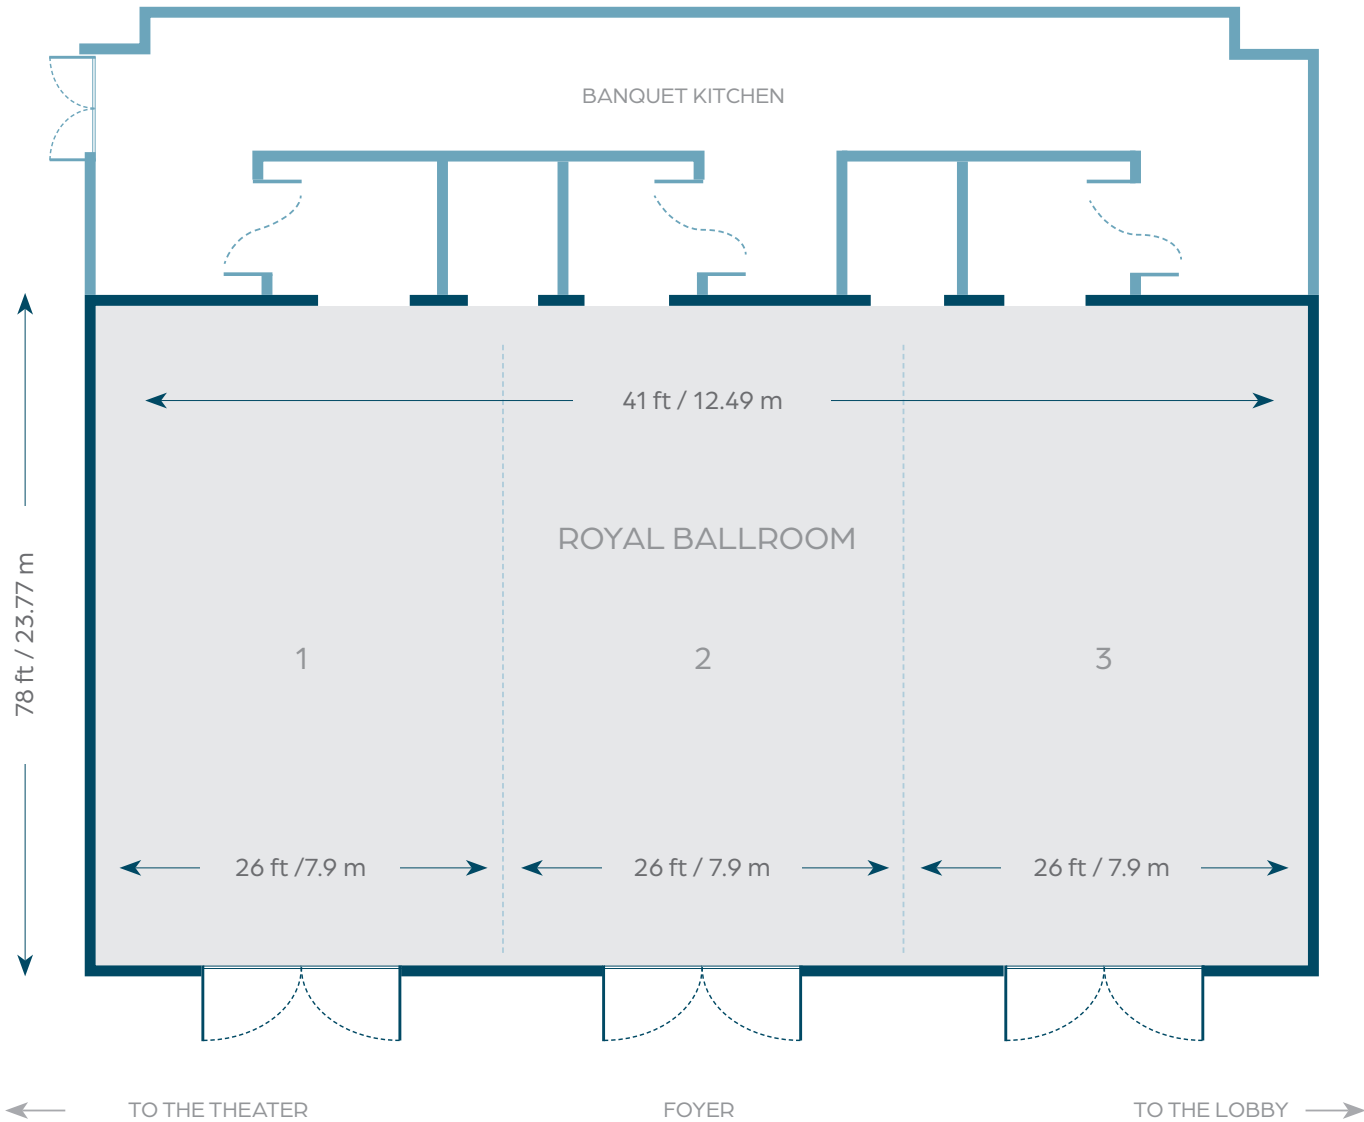

Highlight

Located in the heart of Cancun Hotel Zone and amazing Level 18 – Rooftop Cabana Lounge (\$)
Adults-only.

YUCATAN

Dimensions

1,242 ft² / 115.34 m²

Height

8.53 ft / 2.6 m

| Room Name | Dimensions | | | | Ceiling Height | | Capacities | | | | |
|-----------|-----------------|---------------|----------------|------------|----------------|------|------------|---------|---------|-----------|---------|
| | ft ² | ft | m ² | m | ft | m | Reception | Theater | U-Shape | Classroom | Banquet |
| Yucatan | 1,241.32 | 51.83 x 23.95 | 115.34 | 15.8 x 7.3 | 8.53 | 2.60 | 60 | 100 | 40 | 60 | 70 |
| Yucatan 1 | 620.3 | 25.90 x 23.95 | 57.67 | 7.9 x 7.3 | 8.53 | 2.60 | 30 | 40 | 20 | 30 | 30 |
| Yucatan 2 | 620.3 | 25.90 x 23.95 | 57.67 | 7.9 x 7.3 | 8.53 | 2.60 | 30 | 40 | 20 | 30 | 30 |

ROYAL BALLROOM

Dimensions

3,198 ft² / 974.76 m²

Height

14 ft / 3.5 m

| Room Name | Dimensions | | | | Ceiling Height | | Capacities | | | | |
|-----------------|-----------------|---------|----------------|---------------|----------------|-----|------------|-----------|---------|---------|-----------|
| | ft ² | ft | m ² | m | ft | m | Theater | Classroom | Banquet | U Shape | Reception |
| Royal Ballroom | 3,198 | 41 x 78 | 974.76 | 12.49 x 23.77 | 14 | 3.5 | 200 | 140 | 200 | 90 | 250 |
| Royal 1 | 1,066 | 41 x 26 | 324.92 | 12.49 x 7.9 | 14 | 3.5 | 56 | 48 | 72 | 30 | 120 |
| Royal 2 | 1,067 | 42 x 26 | 34.92 | 12.49 x 7.9 | 14 | 3.5 | 56 | 48 | 72 | 30 | 120 |
| Royal 3 | 1,068 | 43 x 26 | 324.92 | 12.49 x 7.9 | 14 | 3.5 | 56 | 48 | 72 | 30 | 120 |
| Foyer | 1,170 | 65 x 18 | 356.62 | 19.81 x 5.48 | 14 | 3.5 | - | - | - | - | 90 |
| Royalon Theater | 8,000 | | 2,438.43 | | | | 620 | - | - | - | - |