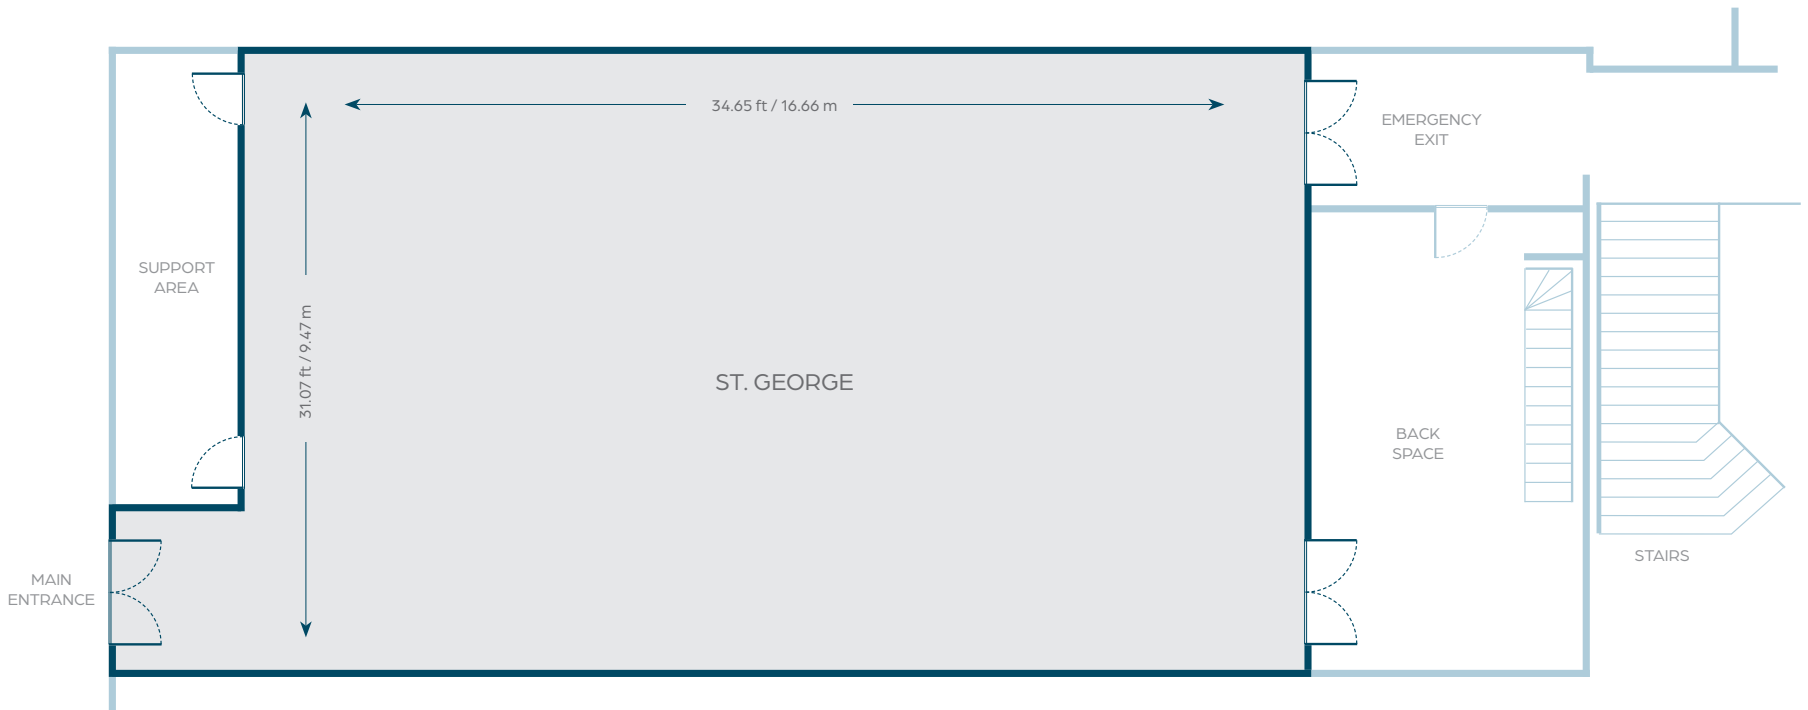

Highlight

Located on Tamarind
Beach, very close to the
airport.

ST. GEORGE

Dimensions

1,697 ft² / 157 m²

Height

9.84 ft / 3 m

| Room Name | Dimensions | | | | Ceiling Height | | Capacities | | | | | | | |
|------------|-----------------|---------------|----------------|--------------|----------------|---|------------------|-----------|---------|-------------|---------|-----------|------------|---------|
| | ft ² | ft | m ² | m | ft | m | Largest capacity | Reception | Theater | Open Square | U-Shape | Classroom | Conference | Banquet |
| St. George | 1,697 | 34.55 x 31.07 | 157 | 16.66 x 9.47 | 9.84 | 3 | 140 | 80 | 140 | 28 | 28 | 72 | 140 | 80 |