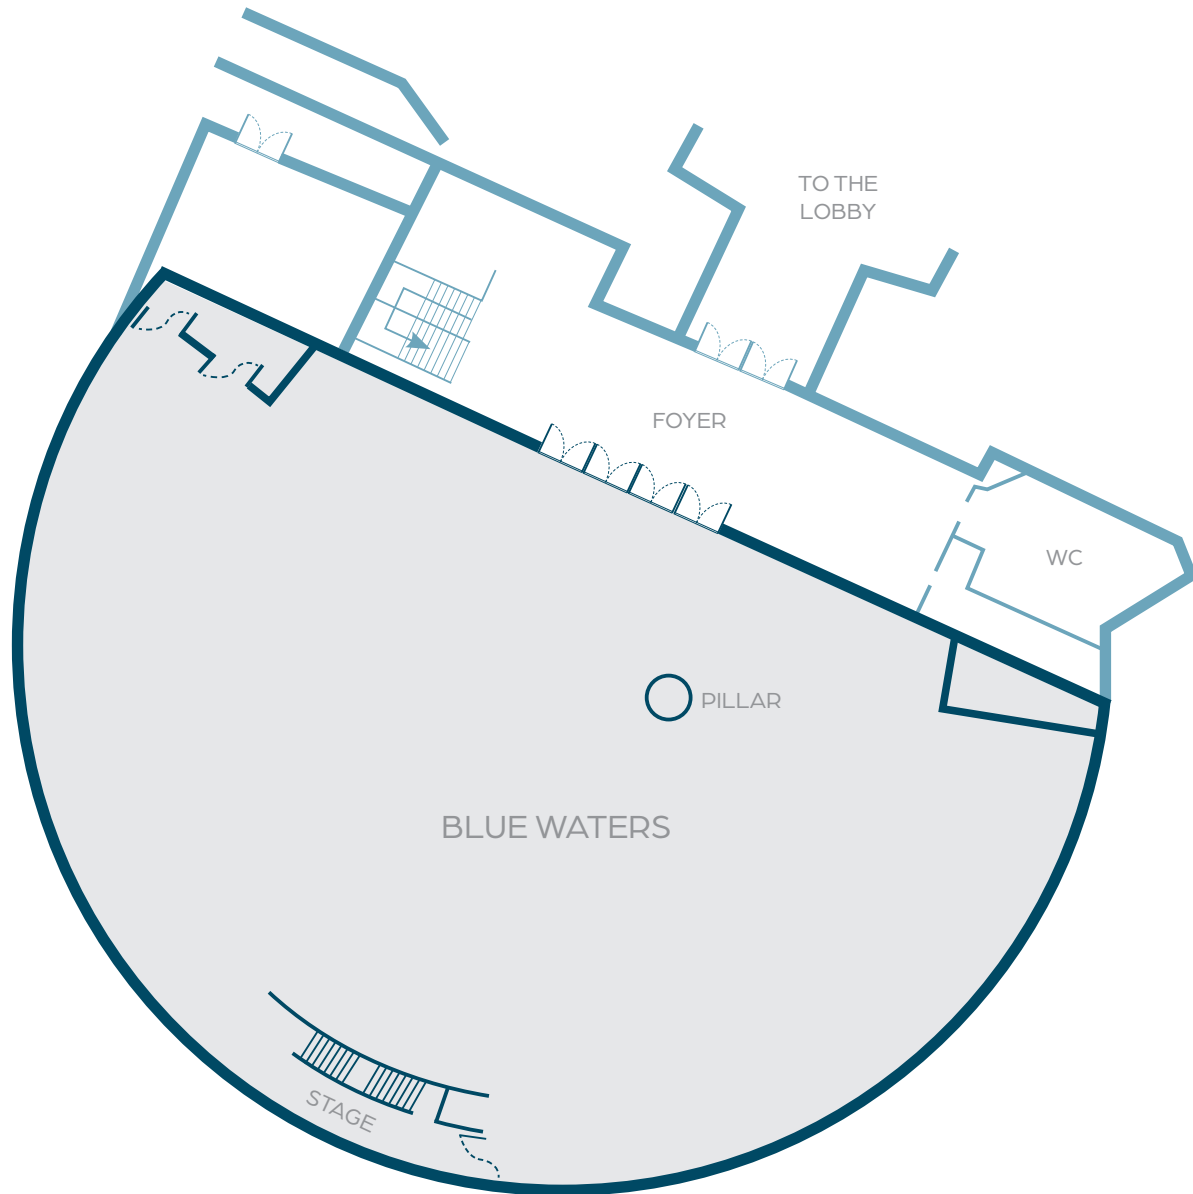

Access to Royalton Restaurants

BLUE WATERS

Dimensions

9,634 ft² / 895.03 m²

Height

12 ft / 3.66 m

| Room Name | Dimensions | | | | Ceiling Height | | Capacities | | | | |
|-------------|-----------------|----|----------------|------|----------------|------|------------|-----------|---------|---------|-----------|
| | ft ² | ft | m ² | m | ft | m | Theater | Classroom | Banquet | U Shape | Reception |
| White Sands | 9,634 | 12 | 895.03 | 3.66 | 12 | 3.66 | 335 | 288 | 430 | 179 | 716 |
| Foyer | 1,830 | 12 | 170.01 | 3.66 | 12 | 3.66 | - | - | - | - | 136 |

BLUE WATERS
VENUE | CONFERENCE CENTER

ROYALTON NEGRIL

An Autograph Collection All-Inclusive Resort

Negril, Jamaica | 407 Rooms

Distance from airport

1 hour and 20 minutes
from Sangster International
Airport