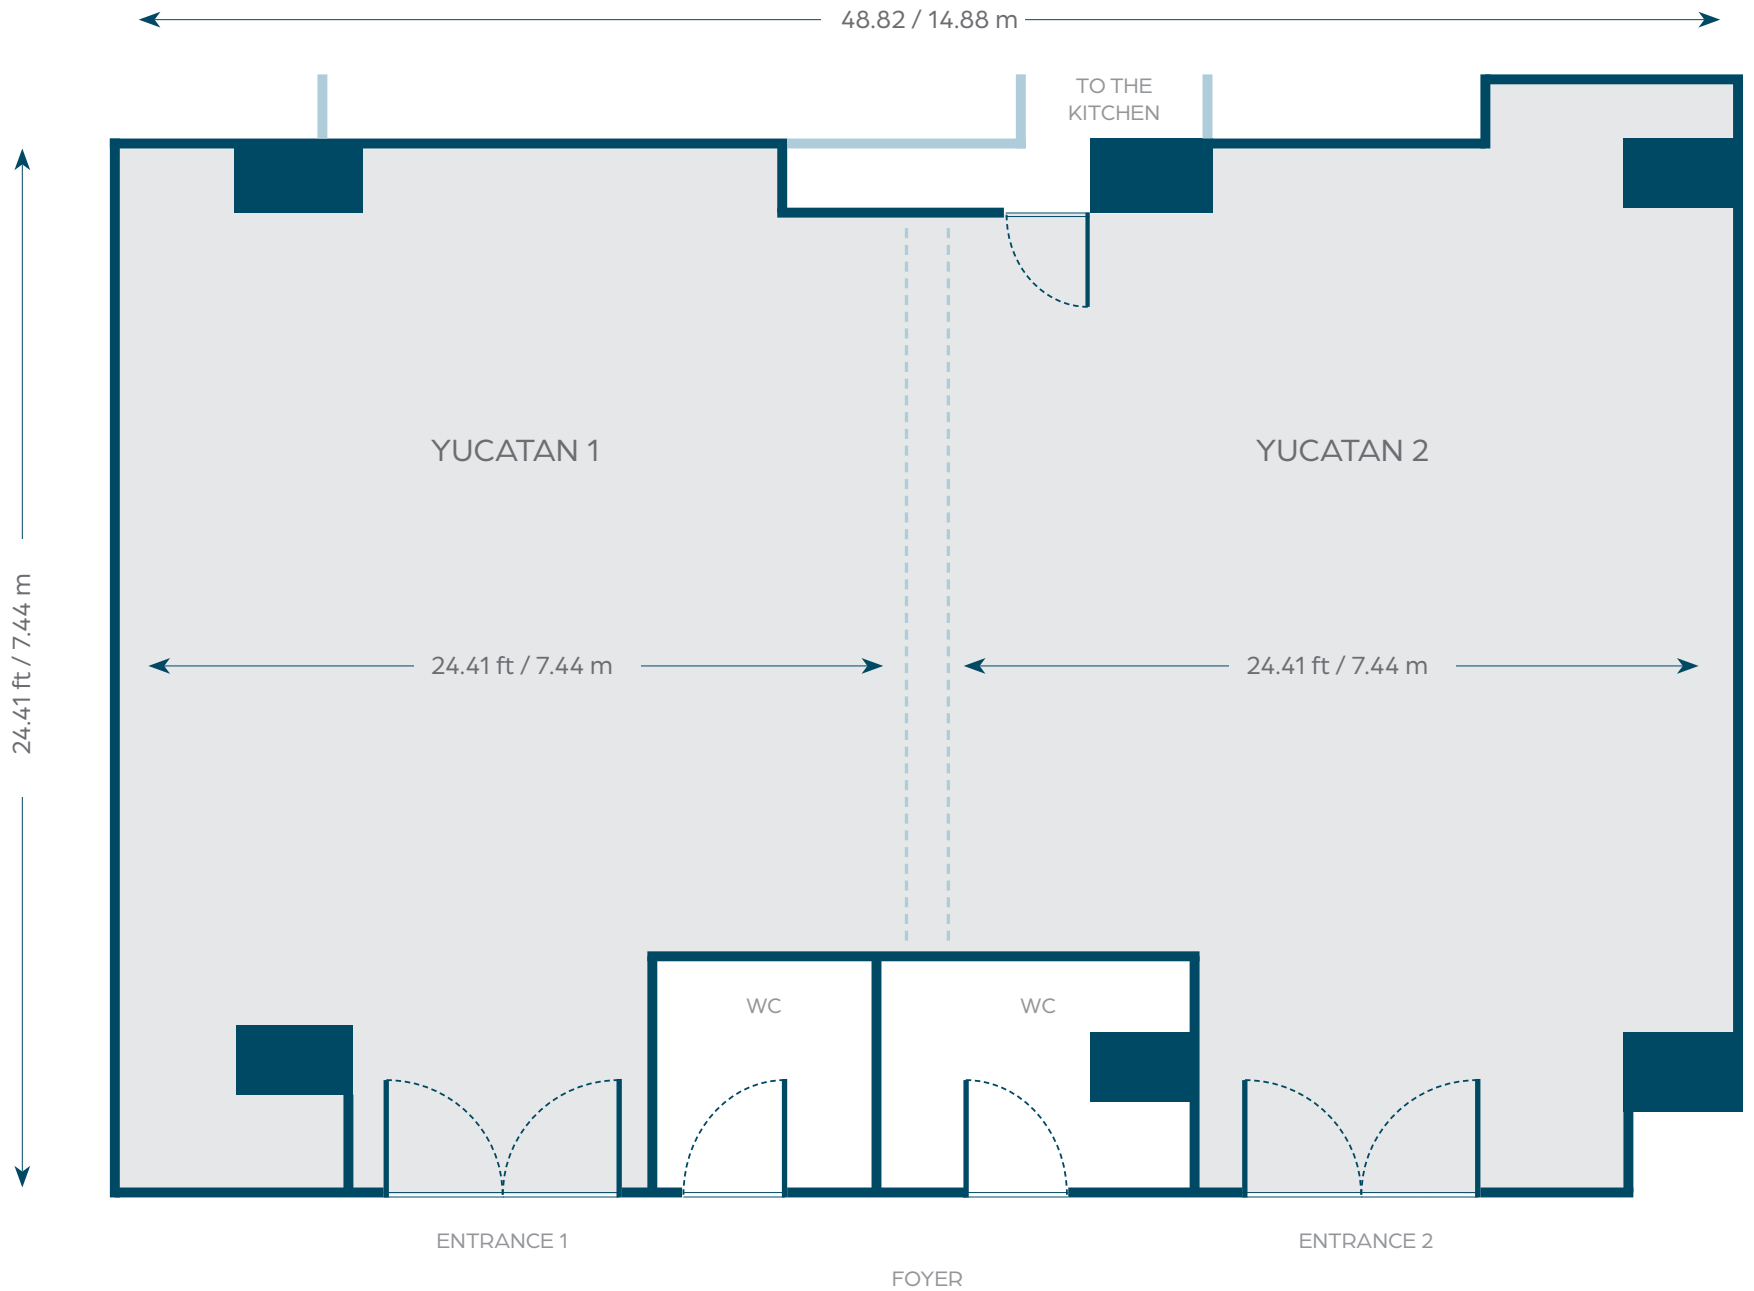

Dimensions: 1218 ft² / 120.9 m²
Height : 9.8 ft / 3 m

PARAISO MEETING ROOM LAYOUT

| Room Name | Dimensions | | | | Ceiling Height | | Capacities | | | | | |
|-----------|-----------------|---------|----------------|------------|----------------|---|------------|-----------|---------|---------|-----------|---------------|
| | ft ² | ft | m ² | m | ft | m | Theater | Classroom | Banquet | U-Shape | Reception | Hollow Square |
| Paraiso | 1218 | 42 x 29 | 120.9 | 13 x 9.30 | 9.8 | 3 | 160 | 72 | 90 | 32 | 100 | 40 |
| Paraiso 1 | 609 | 21 x 29 | 60.45 | 6.5 x 9.30 | 9.8 | 3 | 60 | 32 | 50 | 20 | 50 | 24 |
| Paraiso 2 | 609 | 21 x 29 | 60.45 | 6.5 x 9.30 | 9.8 | 3 | 60 | 32 | 50 | 20 | 50 | 24 |

Highlight

Located in the heart of Cancun Hotel Zone and amazing Level 18 – Rooftop Cabana Lounge (\$)
Adults-only.

YUCATAN

Dimensions

1,242 ft² / 115.34 m²

Height

8.53 ft / 2.6 m

| Room Name | Dimensions | | | | Ceiling Height | | Capacities | | | | |
|-----------|-----------------|---------------|----------------|------------|----------------|------|------------|---------|---------|-----------|---------|
| | ft ² | ft | m ² | m | ft | m | Reception | Theater | U-Shape | Classroom | Banquet |
| Yucatan | 1,241.32 | 51.83 x 23.95 | 115.34 | 15.8 x 7.3 | 8.53 | 2.60 | 60 | 100 | 40 | 60 | 70 |
| Yucatan 1 | 620.3 | 25.90 x 23.95 | 57.67 | 7.9 x 7.3 | 8.53 | 2.60 | 30 | 40 | 20 | 30 | 30 |
| Yucatan 2 | 620.3 | 25.90 x 23.95 | 57.67 | 7.9 x 7.3 | 8.53 | 2.60 | 30 | 40 | 20 | 30 | 30 |