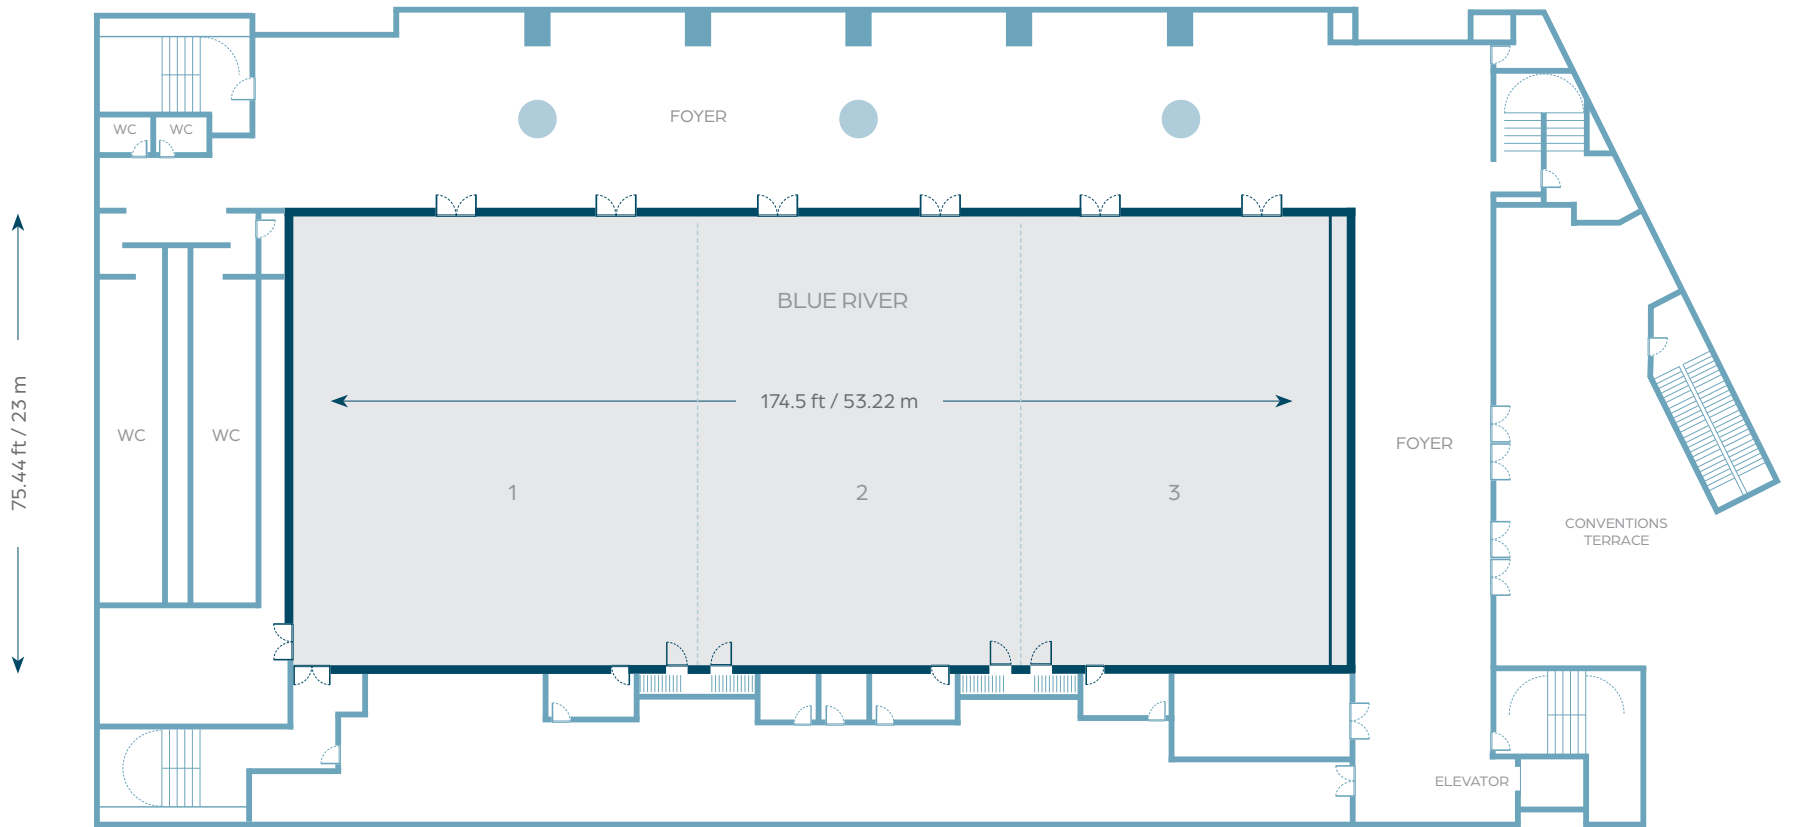

BLUE RIVER (FIRST FLOOR)

Dimensions
13,163.98 ft² / 1,223.60 m²

Height
24.93 ft / 7.60 m

Room Name	Dimensions				Ceiling Height		Capacities				
	ft²	ft	m²	m	m	ft	Theater	Classroom	Banquet	Cocktail	U Shape
BLUE RIVER	13,163.98	174.5 x 75.44	1,223.60	53.22 x 23	7.60	24.93	1,300	920	960	1,300	N/A
BLUE RIVER 1	3,934.35	52.15 x 75.44	365.7	15.9 x 23	7.60	24.93	320	260	240	320	76
BLUE RIVER 2	4,107.56	54.45 x 75.44	381.8	16.6 x 23	7.60	24.93	320	260	240	320	76
BLUE RIVER 3	5,146.82	68.22 x 75.44	478.4	20.8 x 23	7.60	24.93	400	340	360	400	84
BLUE RIVER 1 + 2	8,017.16	106.27 x 75.44	745.2	32.4 x 23	7.60	24.93	600	520	540	600	96
BLUE RIVER 2 + 3	9,254.38	122.67 x 75.44	860.2	37.4 x 23	7.60	24.93	750	550	600	750	108