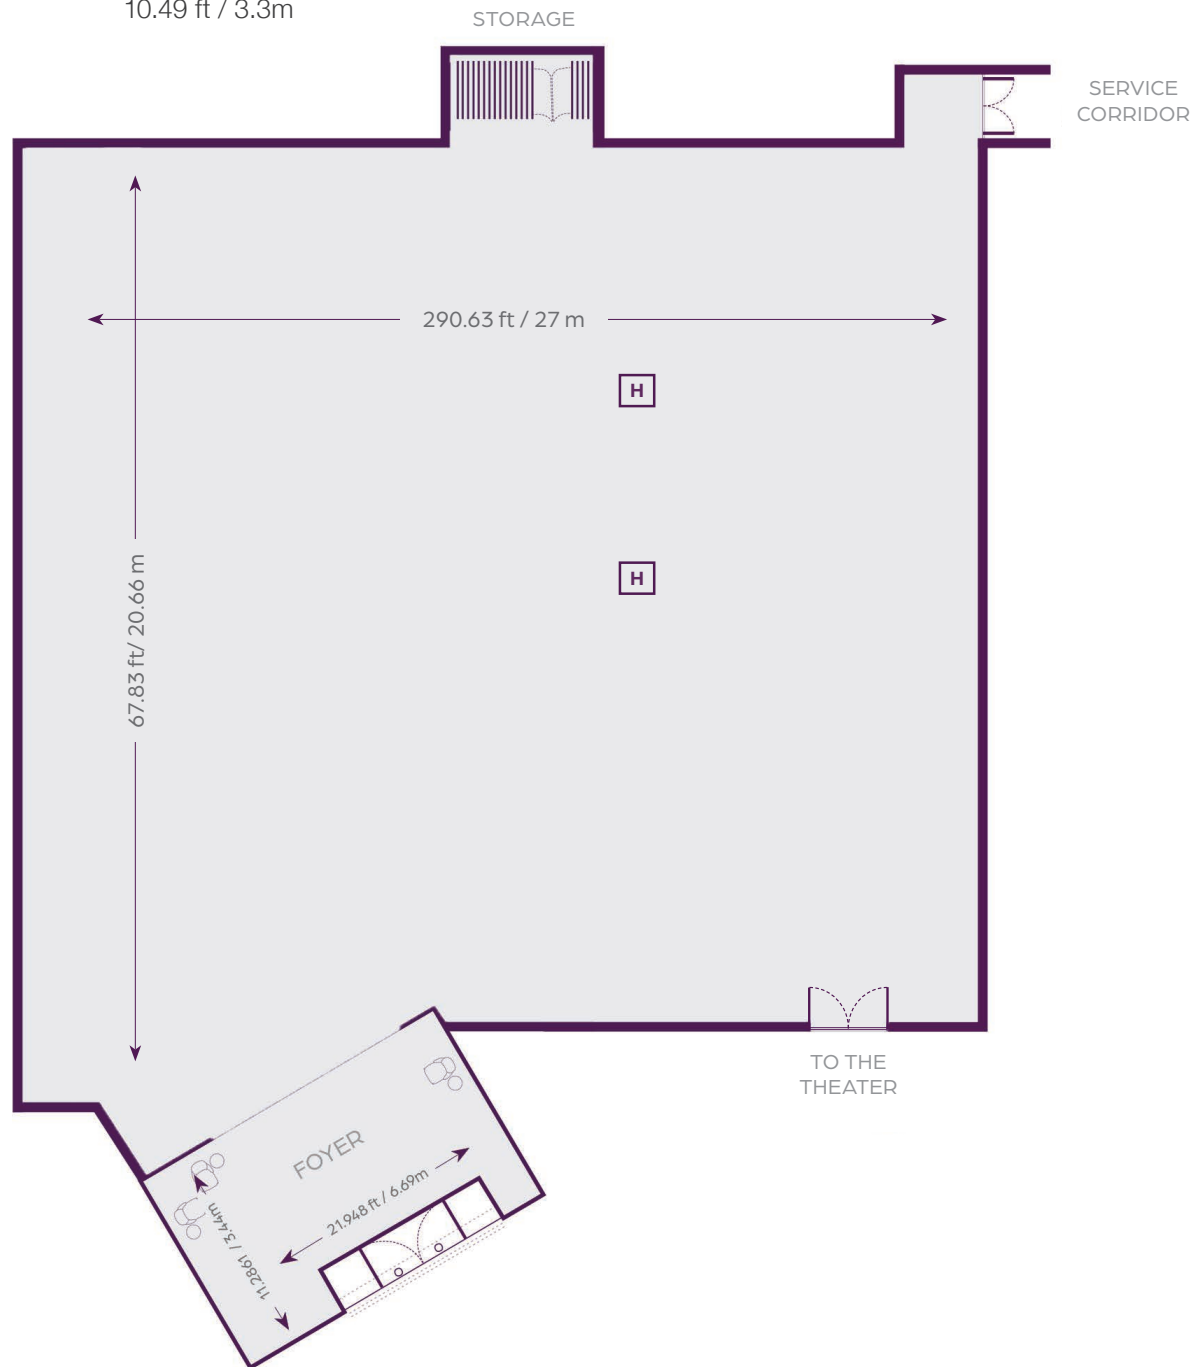

GUANACASTE

Dimensions

4,057 ft² / 377 m²

Height

10.49 ft / 3.3m

MEETING SPACE

Room Name	Dimensions				Ceiling Height		MAX Capacities (adjusted based on actual set up)				
	ft²	ft	m²	m	ft	m	Theater	Classroom	Banquet	U Shape	Reception
Guanacaste	4,057	60.00 X 67.78	377	18.29 X 20.66	10.49	3.2	320	210	230	78	240