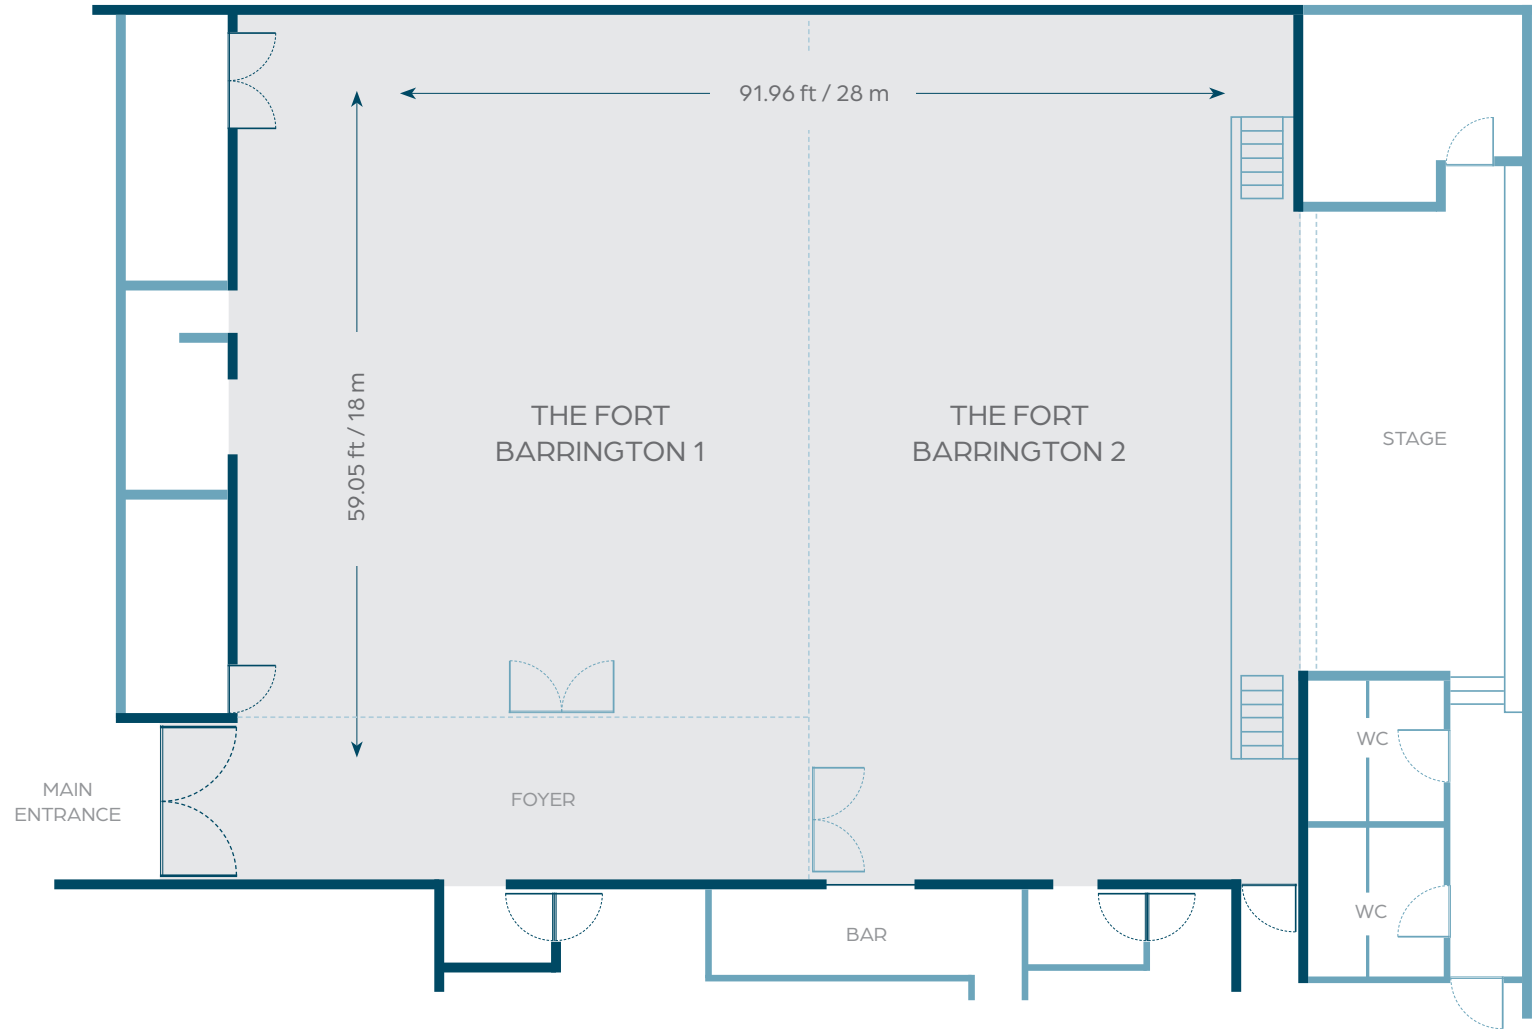

THE FORT BARRINGTON

Dimensions

5,430 ft² / 504 m²

Height

9.68 ft / 6 m

Room Name	Dimensions				Ceiling Height		Capacities				
	ft²	ft	m²	m	ft	m	Theater	Classroom	Banquet	U-Shape	Reception
The Fort Barrington	3874.27	65.61 x 59.05	360	20 x 18	13.87	4.23	330	250	250	76	330
Stage Area	645.5	19.68 x 32.80	60	6 x 10	9.77	2.98	N/A	N/A	N/A	N/A	N/A
From Floor to Stage	N/A	N/A	N/A	N/A	4.1	1.25	N/A	N/A	N/A	N/A	N/A
The Fort Barrington 1	1840.45	37.40 x 49.21	171	11.4 x 15	13.87	4.23	176	112	130	44	171
The Fort Barrington 2	1665.8	28.21 x 59.05	154.8	8.60 x 18	13.87	4.23	132	96	100	36	154
Inner Foyer	368.02	37.40 x 9.84	34.2	11.4 x 3	13.87	4.23	N/A	N/A	N/A	N/A	N/A