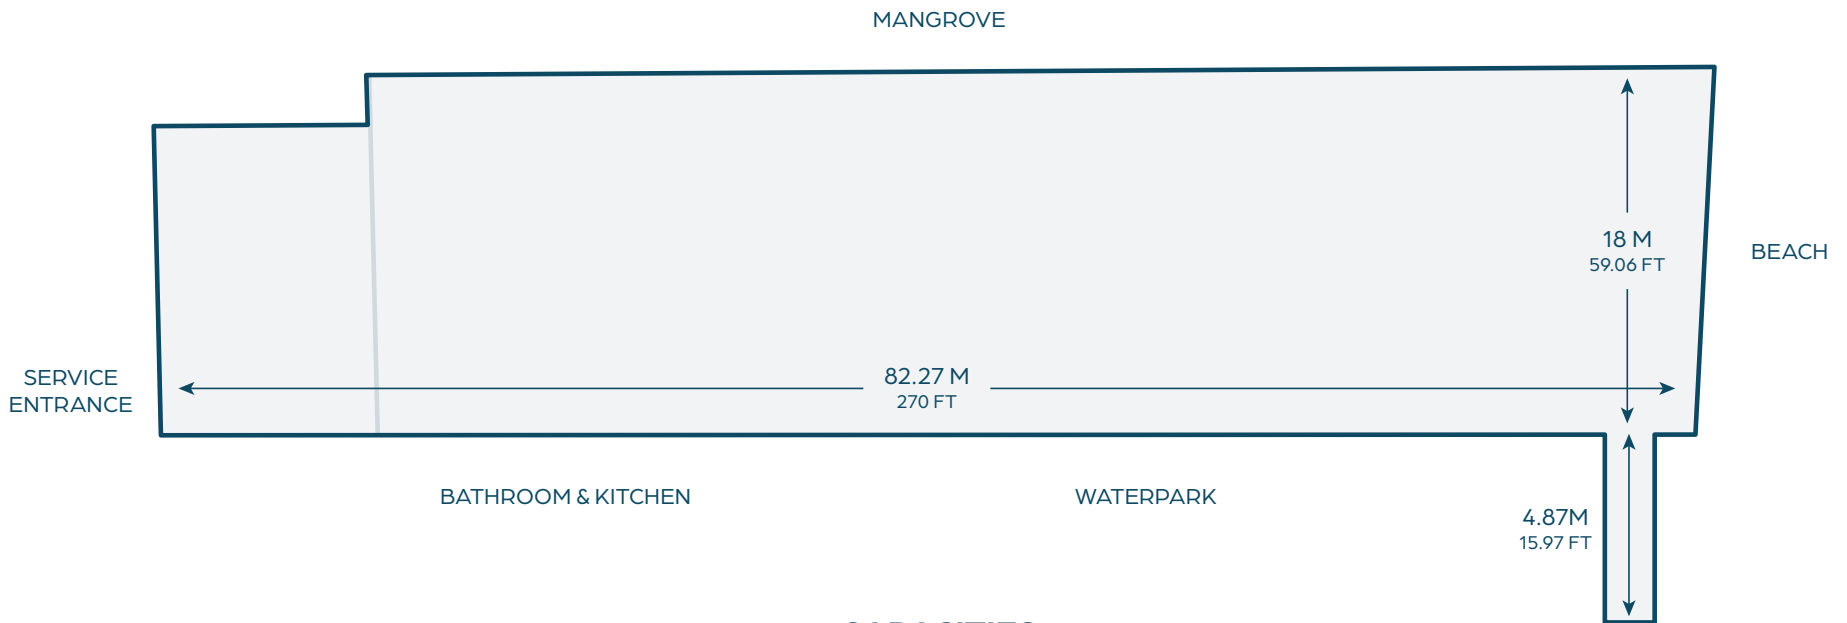

RIVIERA TERRACE

Area

1,564.96m² / 16,858.39 ft²

Capacities

Banquet: 1,000 pax / cocktail: 1,300 pax

CAPACITIES

BANQUET: 1,000 PAX / COCKTAIL: 1,300 PAX