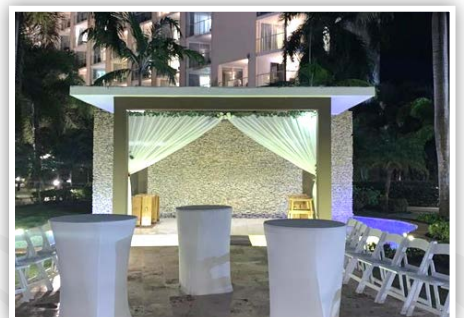

Garden Gazebo

Cocktail | Maximum capacity: 80