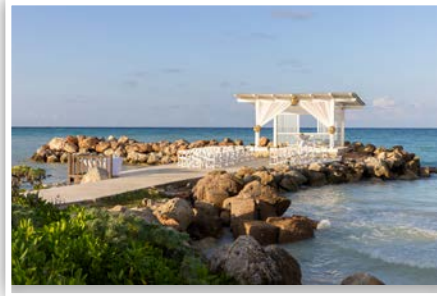

Ceremony Locations

Ocean Gazebo (Hideaway at Royalton Blue Waters)

Ceremony | Maximum capacity: 70

Includes white draping & white folding chairs. Décor and coloured draping can be added at an additional cost.