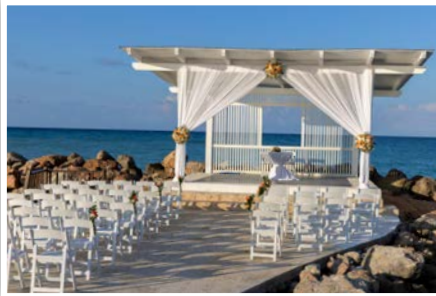

Ceremony Locations

Ocean Gazebo (Hideaway at Royalton Blue Waters)

Ceremony | Maximum capacity: 70

Includes white draping & white folding chairs. Décor and coloured draping can be added at an additional cost.