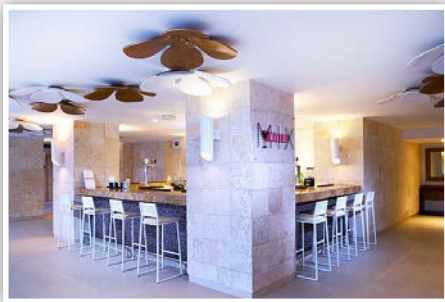

Martini Mix (Hideaway at Royalton Blue Waters)

Cocktail | Maximum capacity: 50