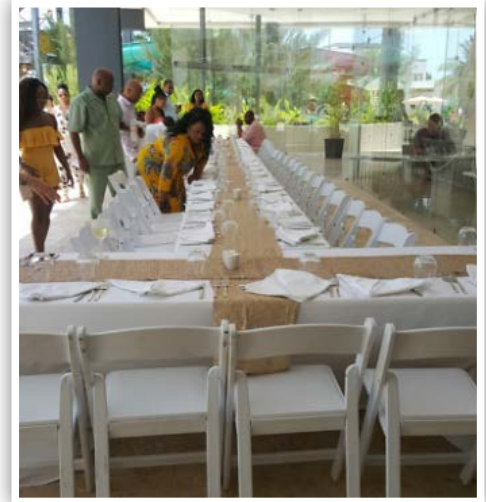

Sands Beach Bar

Cocktail | Maximum capacity: 100

Semi-Private Dinner Locations

Gourmet Marche | Buffet Terrace

Semi-Private Reception | Maximum capacity: 30 | Italian or Steakhouse Set-Menu

Existing table and white folding chairs used. Minimal décor can be added at an additional cost.