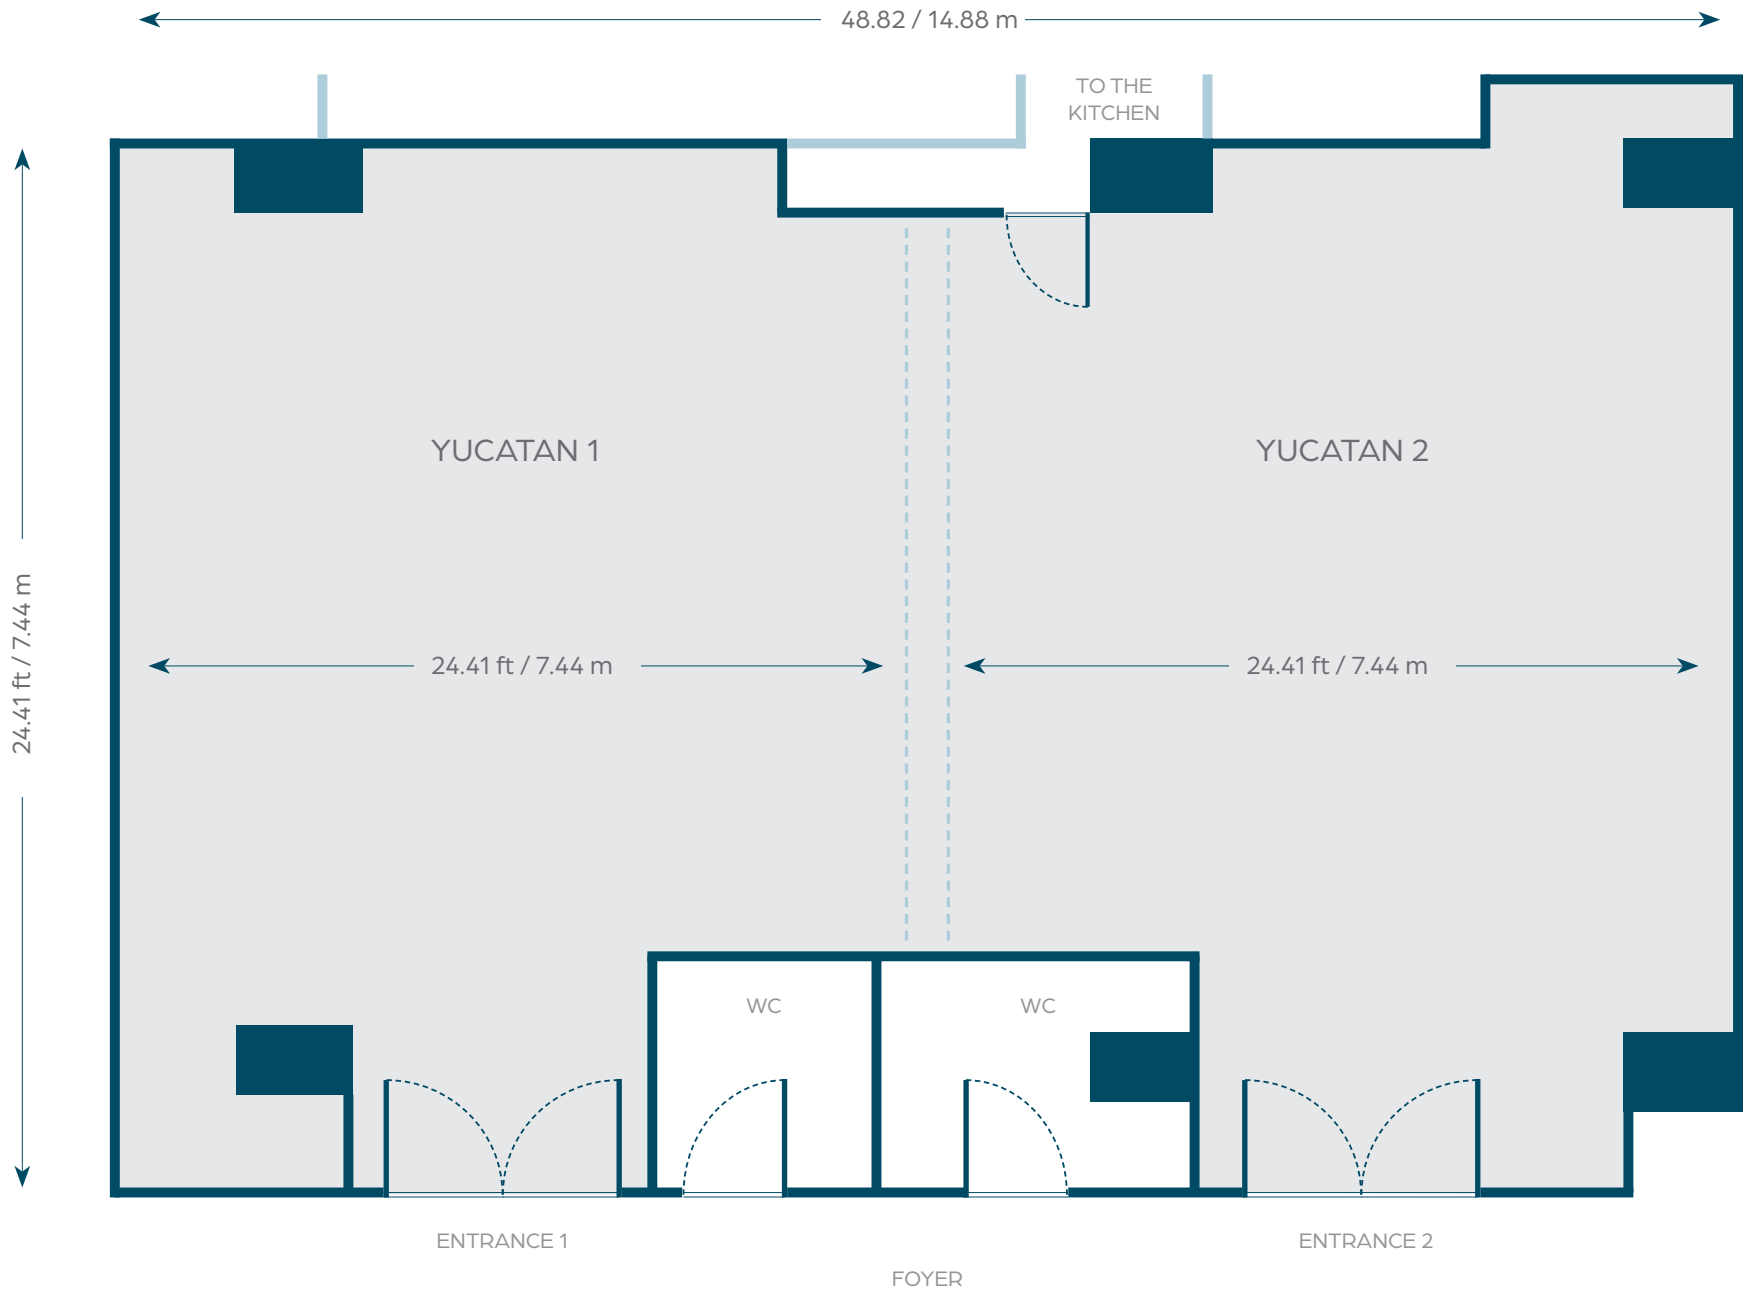

YUCATAN

Dimensions

1,242 ft² / 115.34 m²

Height

8.53 ft / 2.6 m

Room Name	Dimensions				Ceiling Height		Capacities				
	ft²	ft	m²	m	ft	m	Reception	Theater	U-Shape	Classroom	Banquet
Yucatan	1,241.32	51.83 x 23.95	115.34	15.8 x 7.3	8.53	2.60	60	100	40	60	70
Yucatan 1	620.3	25.90 x 23.95	57.67	7.9 x 7.3	8.53	2.60	30	40	20	30	30
Yucatan 2	620.3	25.90 x 23.95	57.67	7.9 x 7.3	8.53	2.60	30	40	20	30	30