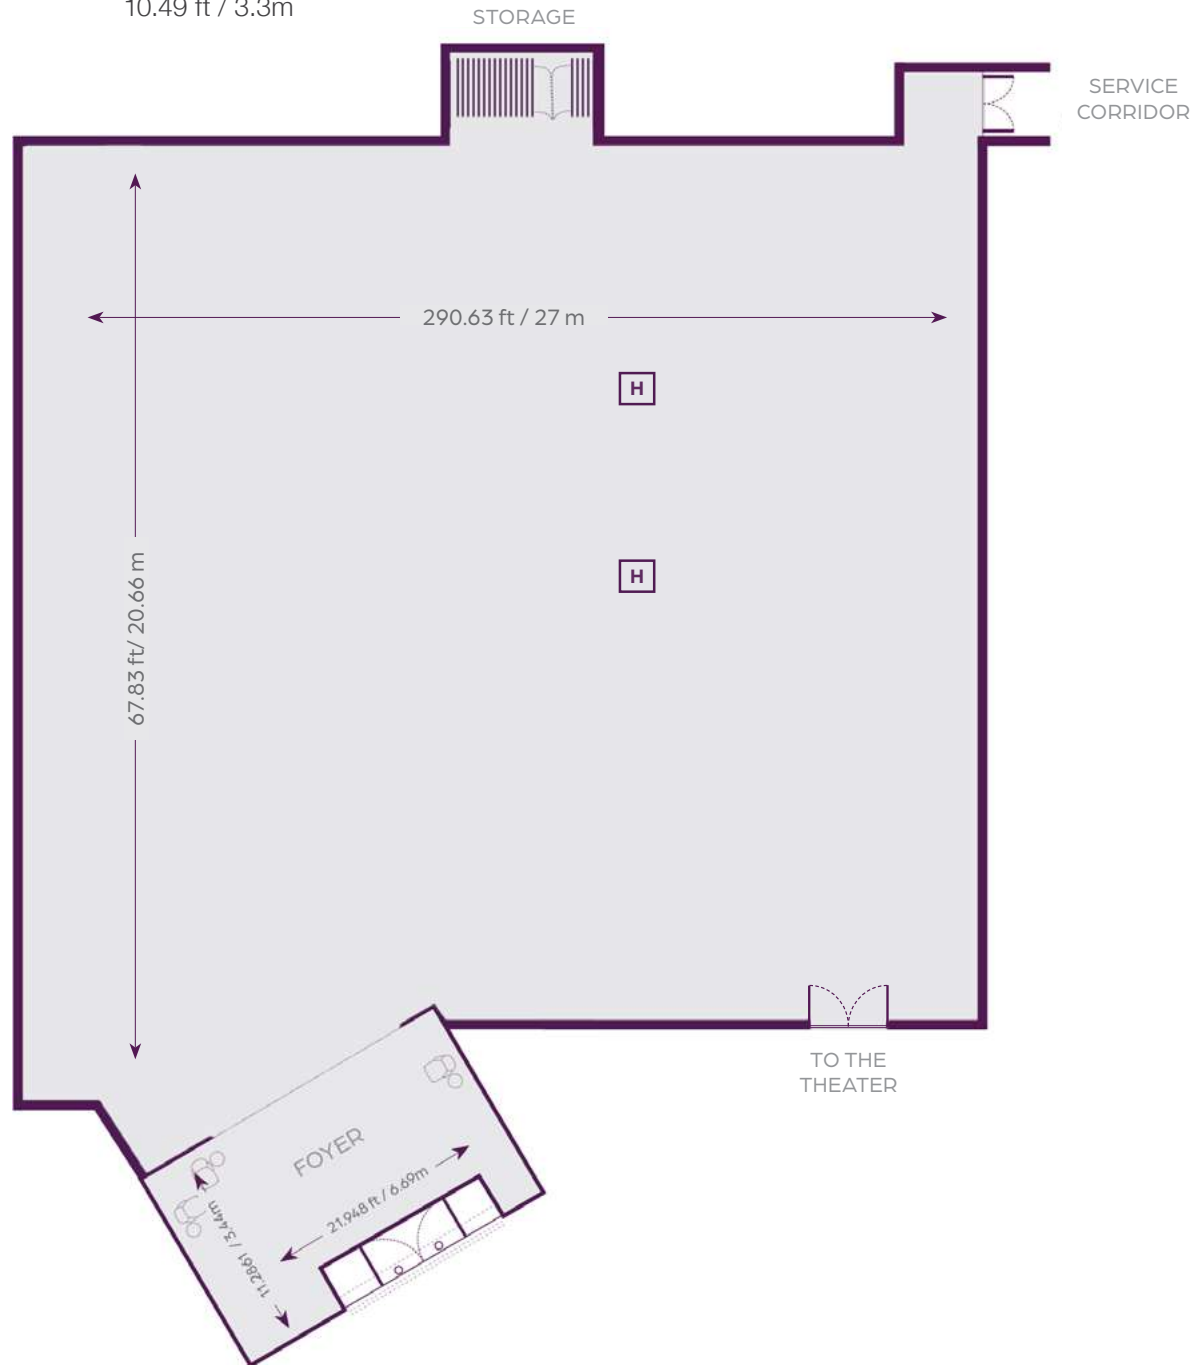

GUANACASTE

Dimensions

4,057 ft² / 377 m²

Height

10.49 ft / 3.3m

MEETING SPACE

Room Name	Dimensions				Ceiling Height		MAX Capacities (adjusted based on actual set up)				
	ft²	ft	m²	m	ft	m	Theater	Classroom	Banquet	U Shape	Reception
Guanacaste	4,057	60.00 X 67.78	377	18.29 X 20.66	10.49	3.2	320	210	230	78	240