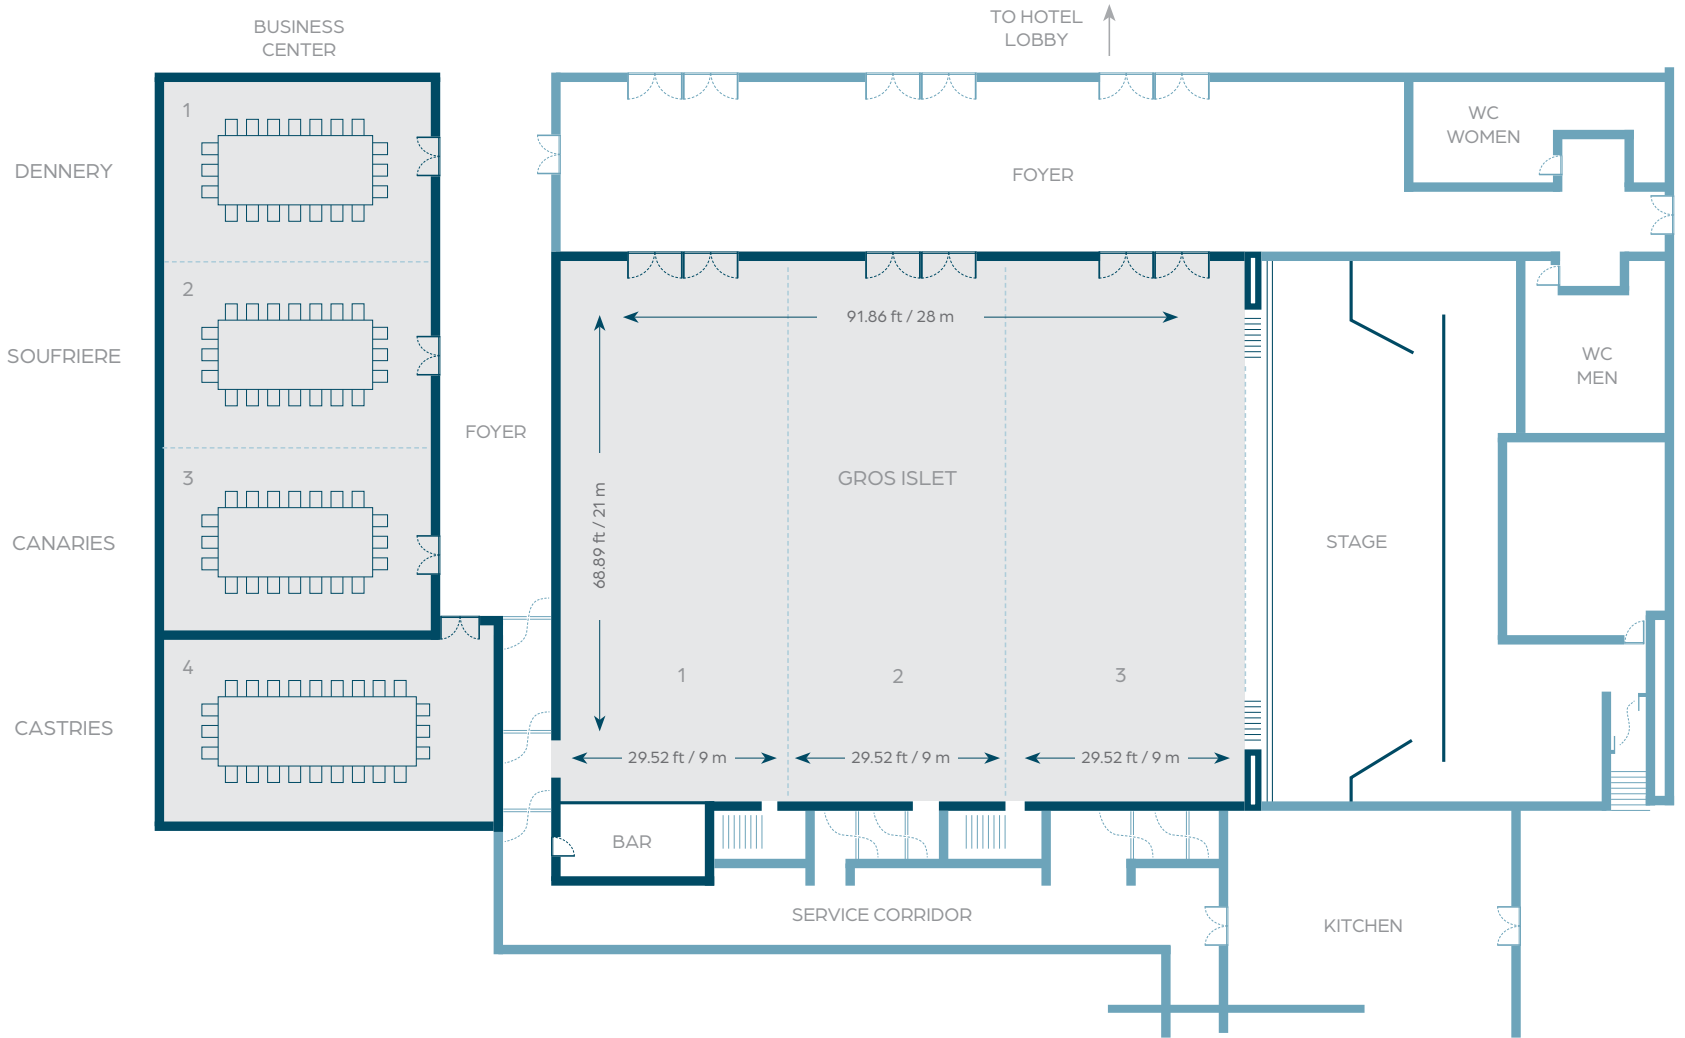

## Height

19.68 ft / 6.0 m

Room Name	Dimensions				Ceiling Height		Capacities				
	ft <sup>2</sup>	ft	m <sup>2</sup>	m	ft	m	Theater	Classroom	Banquet	U Shape	Reception
Gros Islet	6328.24	91.86 x 68.89	586.88	27.96 X 20.99	19.68	4.15	726	384	490	108	490
Gros Islet 1	2108.72	30.61 X 68.89	195.63	9.32 X 20.99	19.68	4.15	200	100	150	50	70
Gros Islet 2	2108.72	30.61 X 68.89	195.63	9.32 X 20.99	19.68	4.15	200	100	150	50	70
Gros Islet 3	2108.72	30.61 X 68.89	195.63	9.32 X 20.99	19.68	4.15	200	100	150	50	70
Dennerly Breakout	738.16	22.96 X 32.15	68.6	7 x 9.8	9	2.75	N/A	N/A	N/A	16	N/A
Soufriere Breakout	738.16	22.96 X 32.15	68.6	7 x 9.8	9	2.75	N/A	N/A	N/A	16	N/A
Canaries Breakout	738.16	22.96 X 32.15	68.6	7 x 9.8	9	2.75	N/A	N/A	N/A	16	N/A
Castries Board Room	738.16	22.96 X 32.15	68.6	7 x 9.8	9	2.75	N/A	N/A	N/A	16	N/A
Foyer	2109.11	91.86 x 22.96	195.72	27.96 x 7	19.68	4.15	N/A	N/A	N/A	N/A	N/A