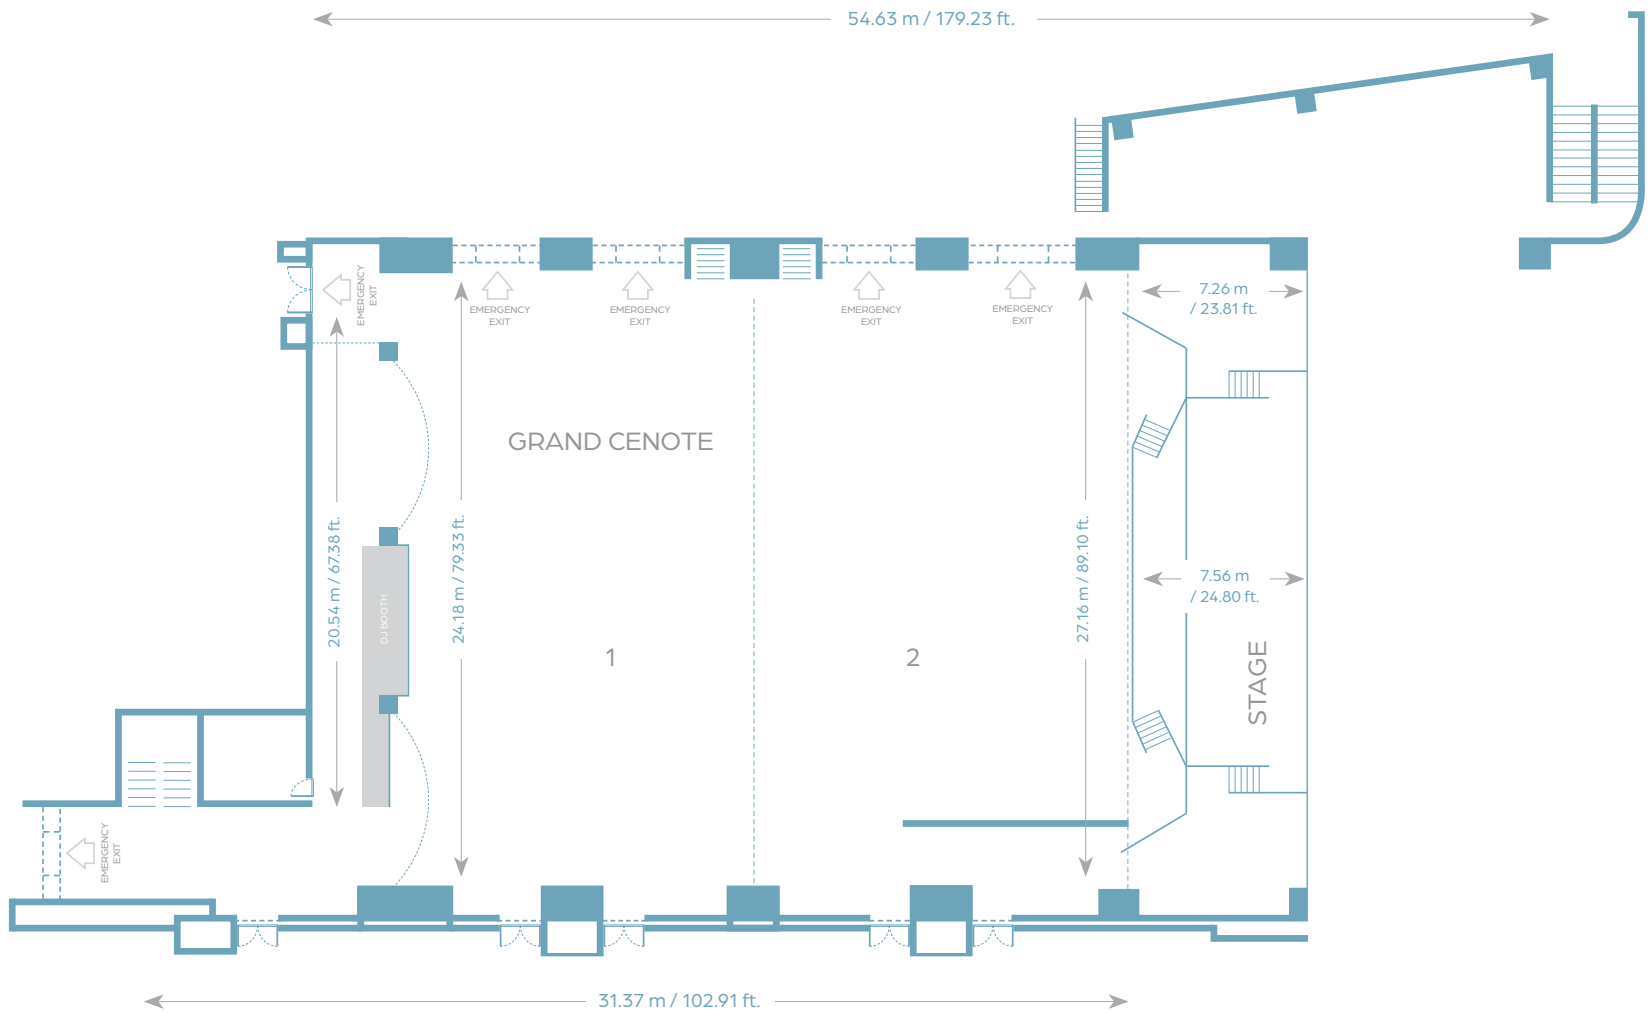

GRAND CENOTE

Dimensions

8,081.71 ft² / 751.2 m²

Height

21.32 ft / 6.50 m

Room Name	Dimensions				Ceiling Height		Capacities				
	ft²	ft	m²	m	m	ft	Theater	Classroom	Banquet	Cocktail	U Shape
GRAND CENOTE	9,091.92	88.56 x 102.66	751.2	27 x 31.3	6.50	21.32	750	500	500	720	112
GRAND CENOTE 1	4,589.53	88.56 x 50.84	372	27 x 15.5	6.50	21.32	350	240	280	300	84
GRAND CENOTE 2	4,589.53	88.56 x 51.82	379.2	27 x 15.8	6.50	21.32	350	240	280	300	84
STAGE	1,291.01	52.48 x 24.60	247.2	16 x 7.5	5.60	18.37	N/A	N/A	N/A	N/A	N/A