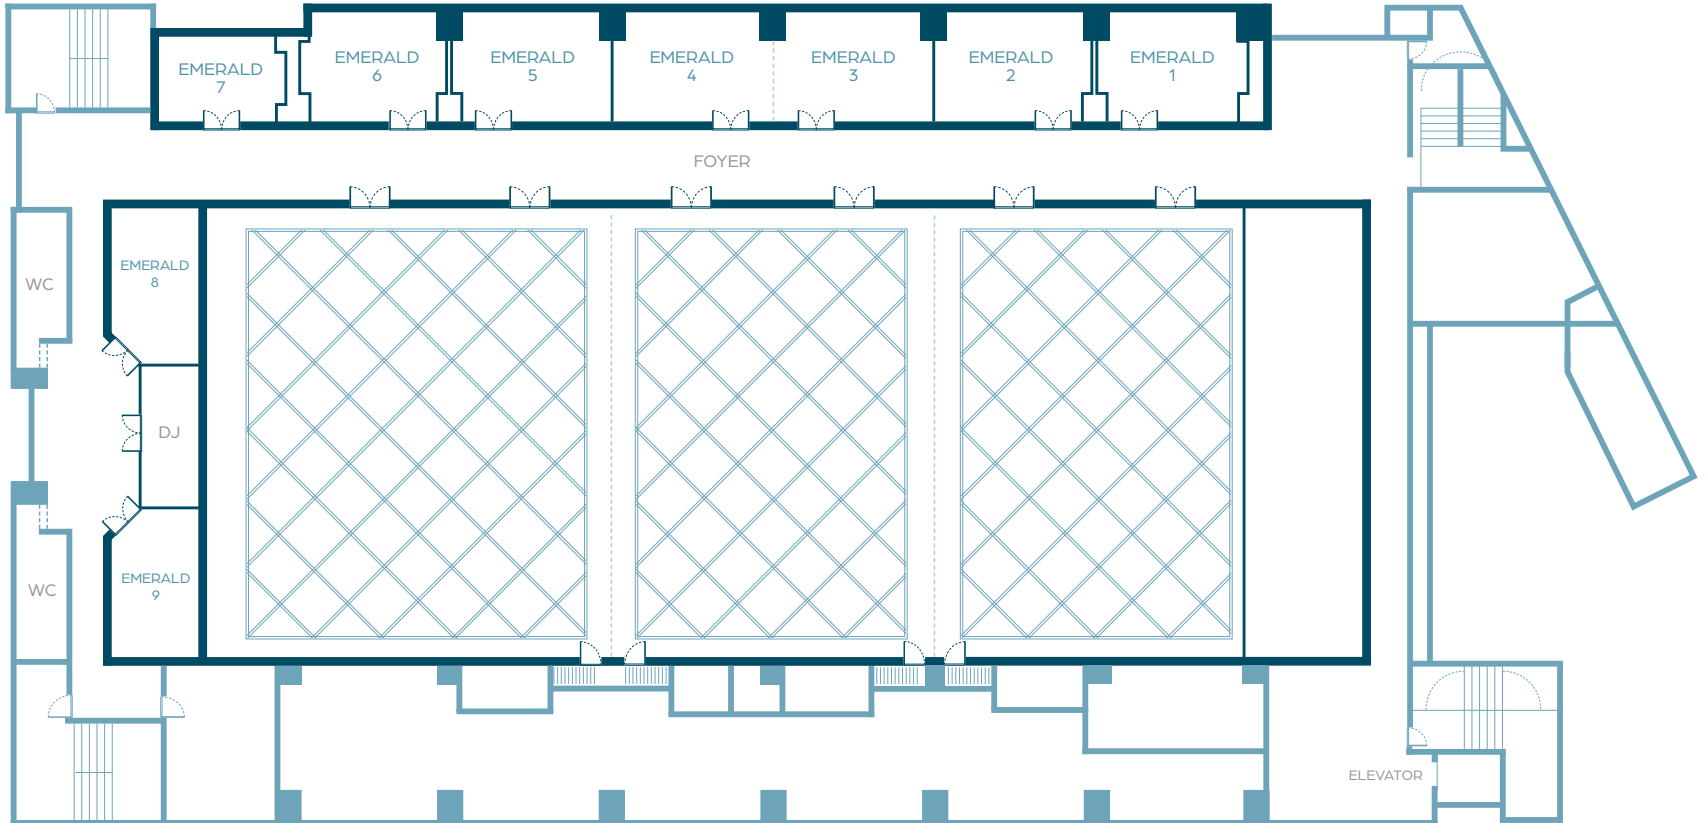

CONVENTION CENTER (SECOND FLOOR)

Dimensions

13,163.98 ft² / 1,223.60 m²

Height

24.93 ft / 7.60 m

Room Name	Dimensions				Ceiling Height		Capacities				
	ft²	ft	m²	m	m	ft	Theater	Classroom	Banquet	Cocktail	U Shape
EMERALD 1	441.52	23.62 x 18.7	41.04	7.2 x 5.7	2.67	8.76	30	20	20	30	12
EMERALD 2	459.92	24.6 x 18.7	42.75	7.5 x 5.7	2.67	8.76	30	20	20	30	12
EMERALD 3	459.92	24.6 x 18.7	42.75	7.5 x 5.7	2.67	8.76	30	20	20	30	12
EMERALD 4	459.92	24.6 x 18.7	42.75	7.5 x 5.7	2.67	8.76	30	20	20	30	12
EMERALD 5	459.92	24.6 x 18.7	42.75	7.5 x 5.7	2.67	8.76	30	20	20	30	12
EMERALD 6	441.52	23.62 x 18.7	41.04	7.2 x 5.7	2.67	8.76	30	20	20	30	12
EMERALD 7	278.91	20.01 x 13.94	25.93	6.1 x 4.25 x 5.7	2.67	8.76	20	16	12	20	20
EMERALD 8	314.68	14.76 x 21.32	29.25	4.5 x 6.5 x 5.7	2.67	8.76	30	20	20	30	20
EMERALD 9	314.68	14.76 x 21.32	29.25	4.5 x 6.5 x 5.7	2.67	8.76	30	20	20	30	20
EMERALD 3+4	919.84	49.2 x 18.7	85.5	15 x 5.7	2.67	8.76	60	40	40	60	36