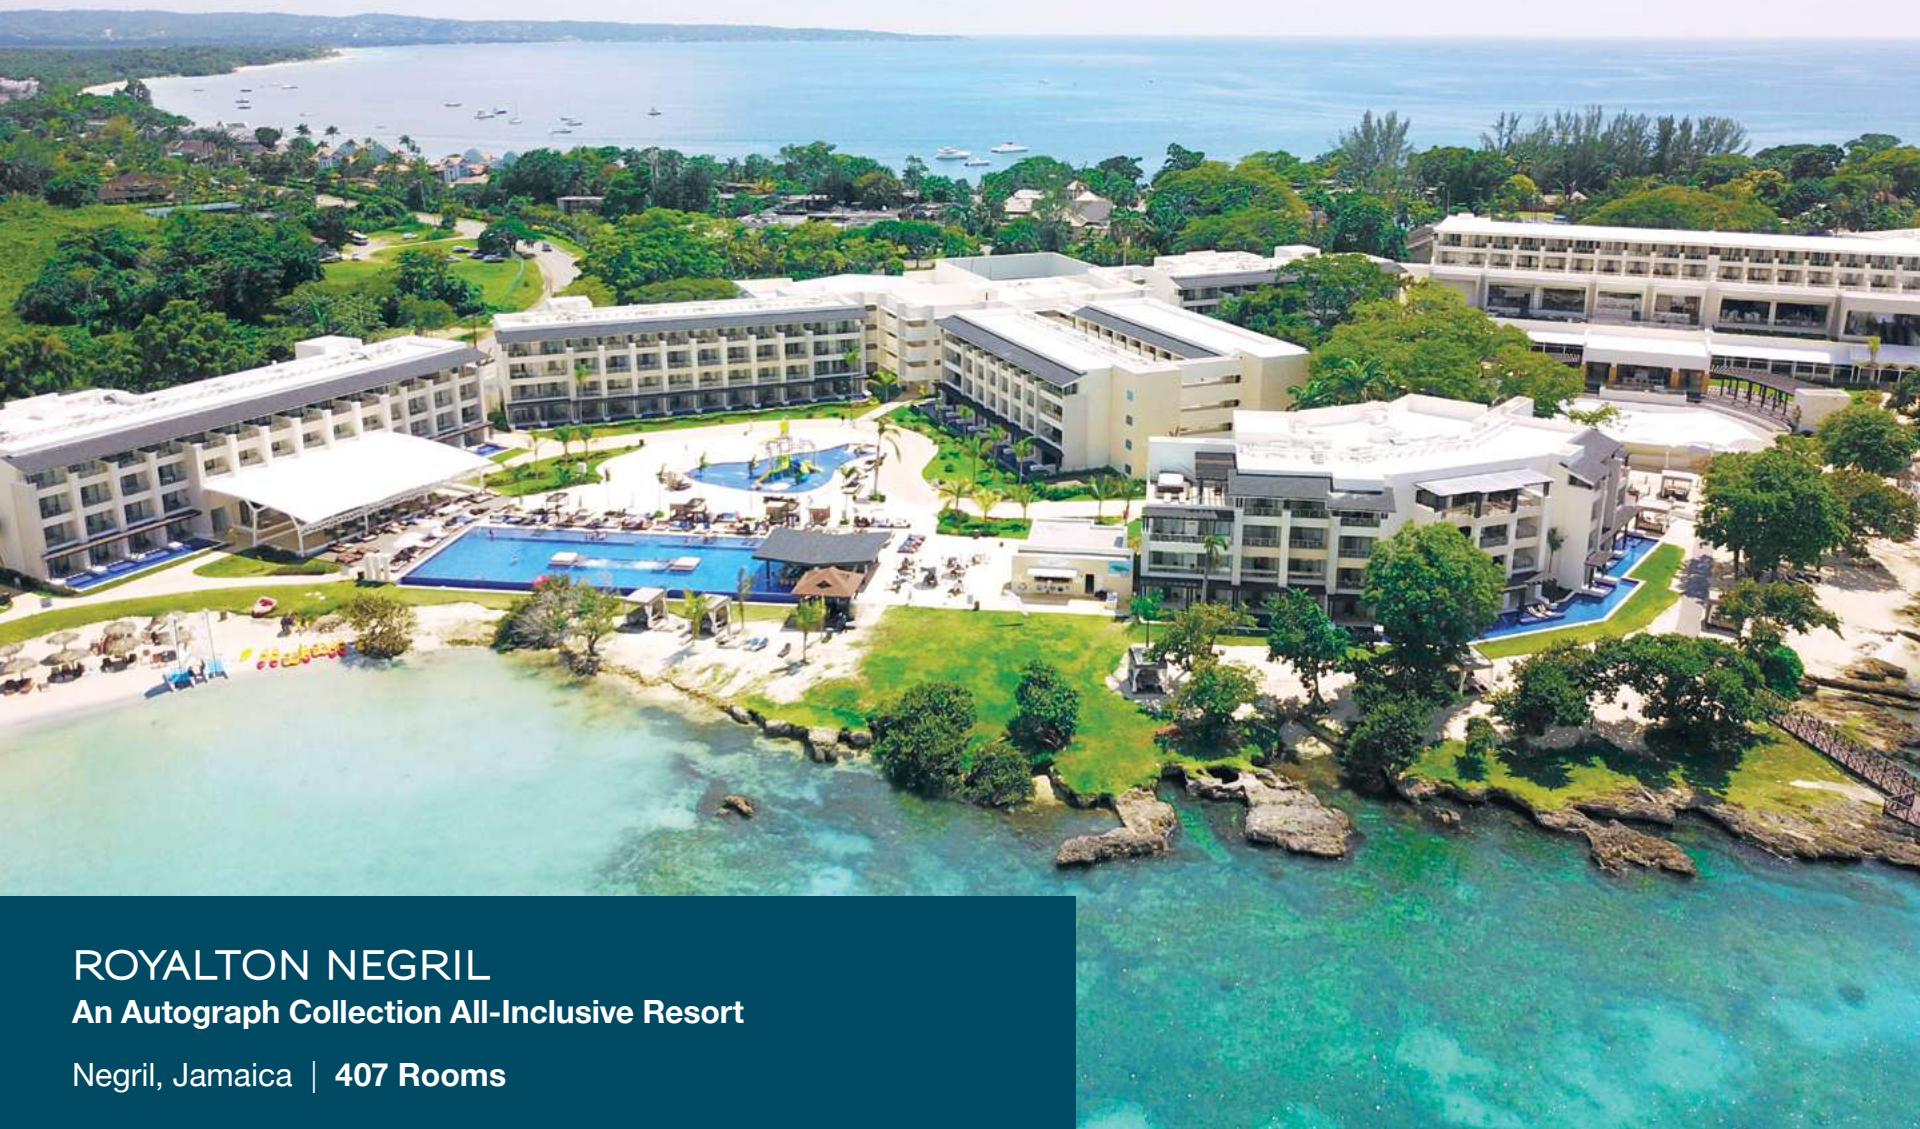

## ROYALTON NEGRIL

An Autograph Collection All-Inclusive Resort

Negril, Jamaica | 407 Rooms