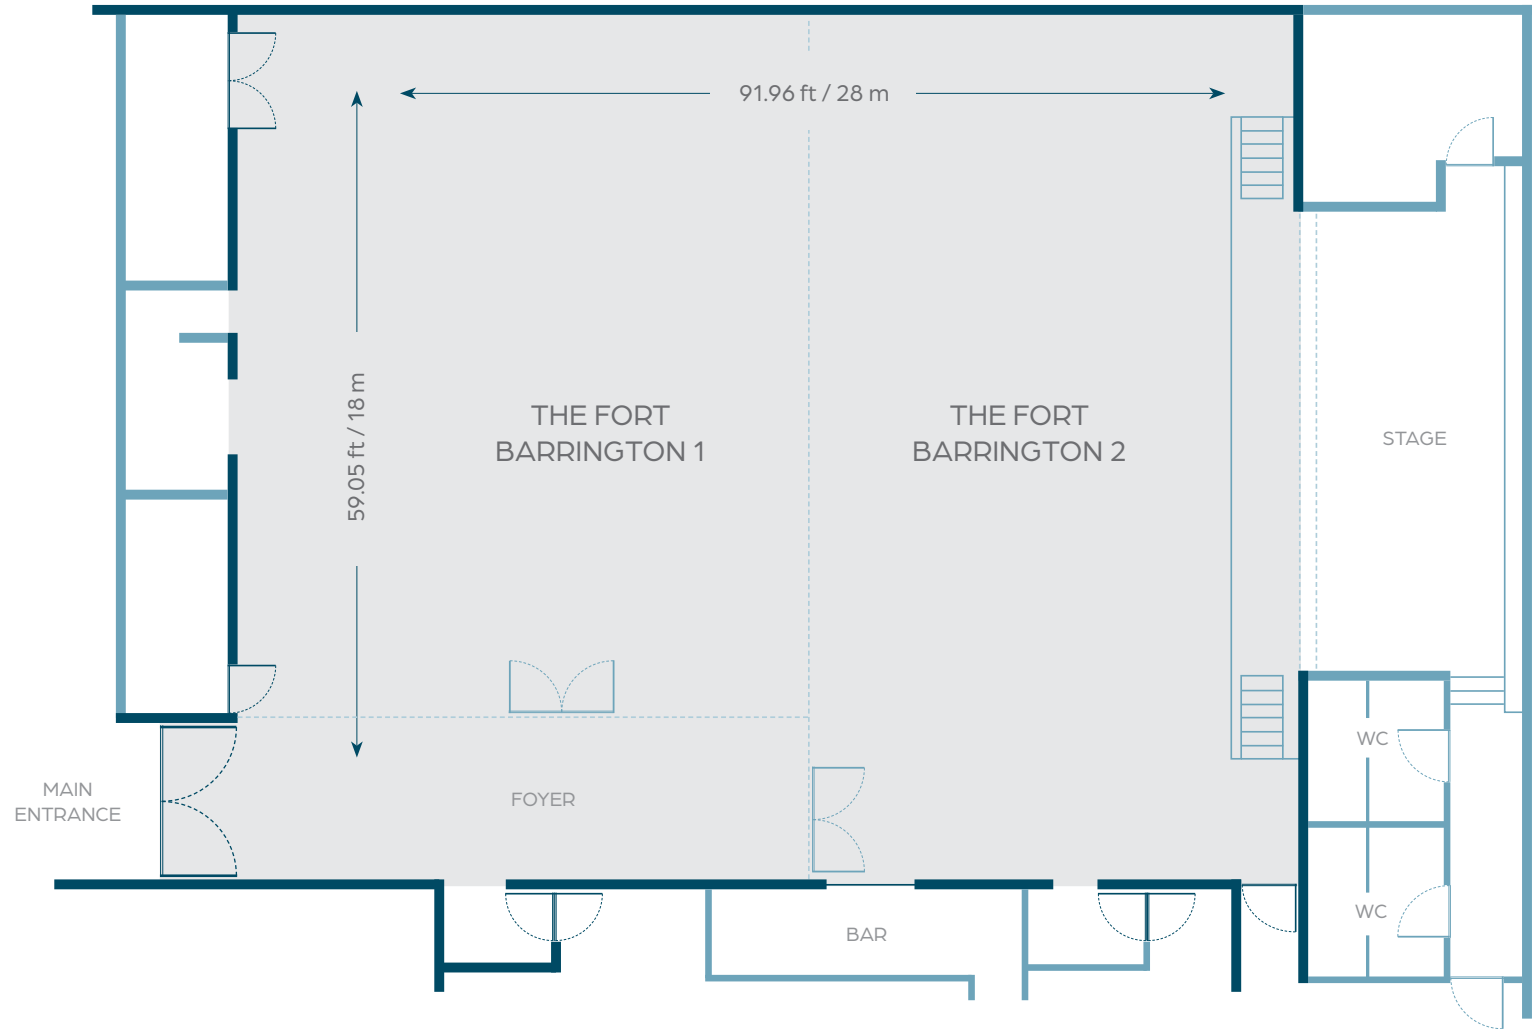

THE FORT BARRINGTON

Dimensions

5,430 ft² / 504 m²

Height

9.68 ft / 6 m

Room Name	Dimensions				Ceiling Height		Capacities				
	ft²	ft	m²	m	ft	m	Theater	Classroom	Banquet	U-Shape	Reception
The Fort Barrington	3874.27	65.61 x 59.05	360	20 x 18	13.87	4.23	330	250	250	76	330
Stage Area	645.5	19.68 x 32.80	60	6 x 10	9.77	2.98	N/A	N/A	N/A	N/A	N/A
From Floor to Stage	N/A	N/A	N/A	N/A	4.1	1.25	N/A	N/A	N/A	N/A	N/A
The Fort Barrington 1	1840.45	37.40 x 49.21	171	11.4 x 15	13.87	4.23	176	112	130	44	171
The Fort Barrington 2	1665.8	28.21 x 59.05	154.8	8.60 x 18	13.87	4.23	132	96	100	36	154
Inner Foyer	368.02	37.40 x 9.84	34.2	11.4 x 3	13.87	4.23	N/A	N/A	N/A	N/A	N/A