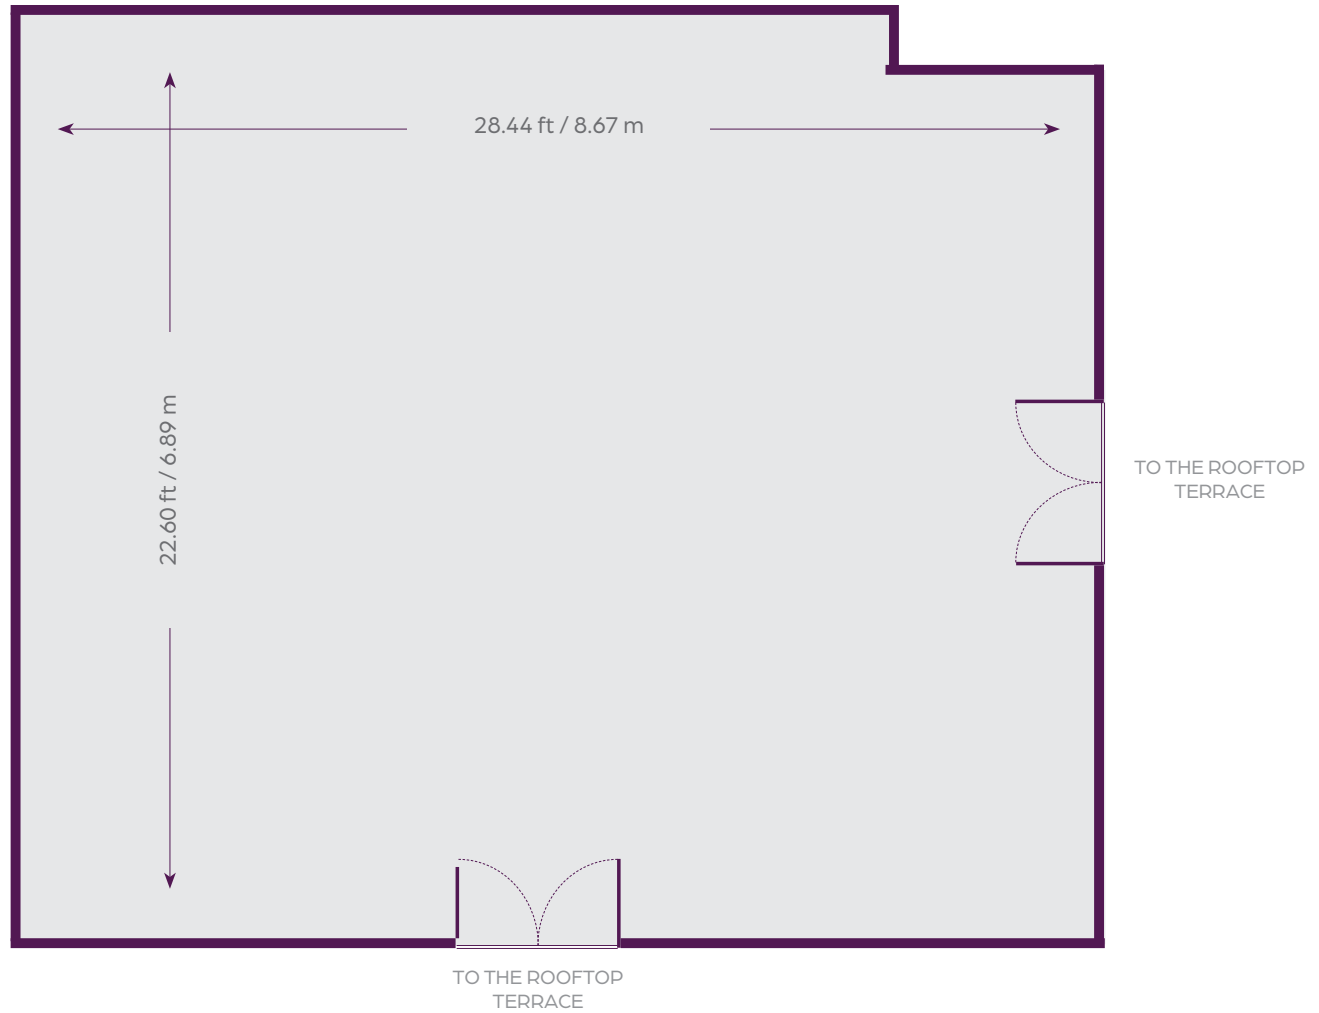

PAPAGAYO

Dimensions
635 ft² / 59 m²

Height
10.82 ft / 3.3 m

MEETING SPACE

Room Name	Dimensions				Ceiling Height		MAX Capacities (adjusted based on actual set up)				
	ft²	ft	m²	m	ft	m	Theater	Classroom	Banquet	U Shape	Reception
Papagayo	635	28.44 x 22.60	59	8.67 x 6.89	10.82	3.3	30	16	30	18	20