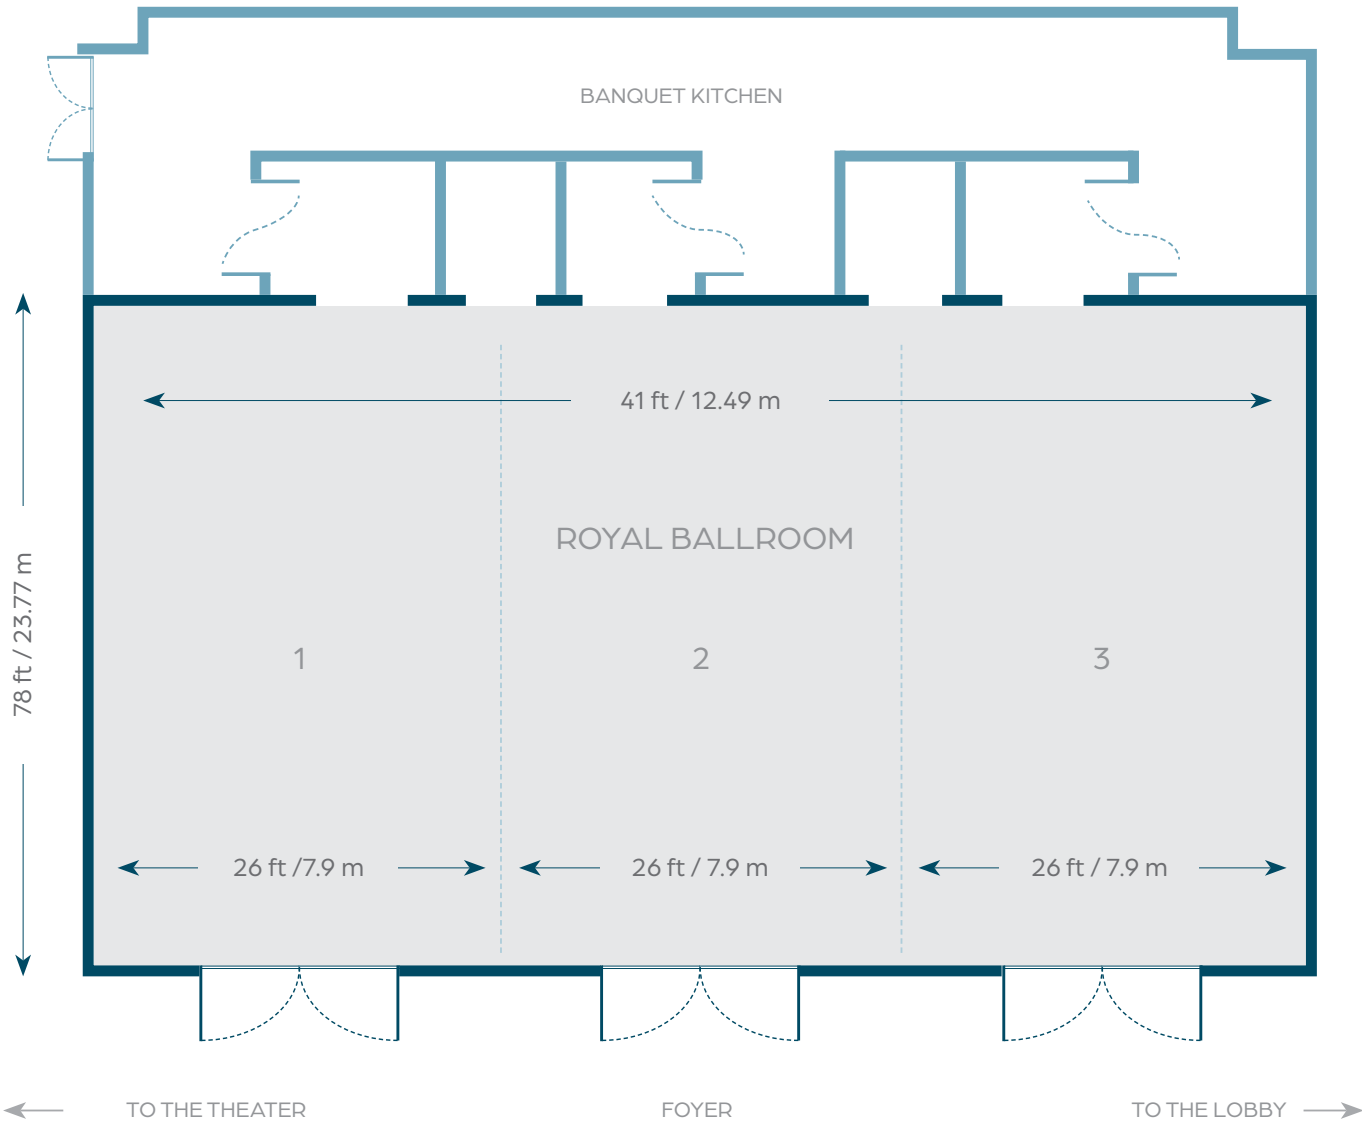

## Height

14 ft / 3.5 m

Room Name	Dimensions				Ceiling Height		Capacities				
	ft <sup>2</sup>	ft	m <sup>2</sup>	m	ft	m	Theater	Classroom	Banquet	U Shape	Reception
Royal Ballroom	3,198	41 x 78	974.76	12.49 x 23.77	14	3.5	200	140	200	90	250
Royal 1	1,066	41 x 26	324.92	12.49 x 7.9	14	3.5	56	48	72	30	120
Royal 2	1,067	42 x 26	34.92	12.49 x 7.9	14	3.5	56	48	72	30	120
Royal 3	1,068	43 x 26	324.92	12.49 x 7.9	14	3.5	56	48	72	30	120
Foyer	1,170	65 x 18	356.62	19.81 x 5.48	14	3.5	-	-	-	-	90
Royalon Theater	8,000		2,438.43				620	-	-	-	-