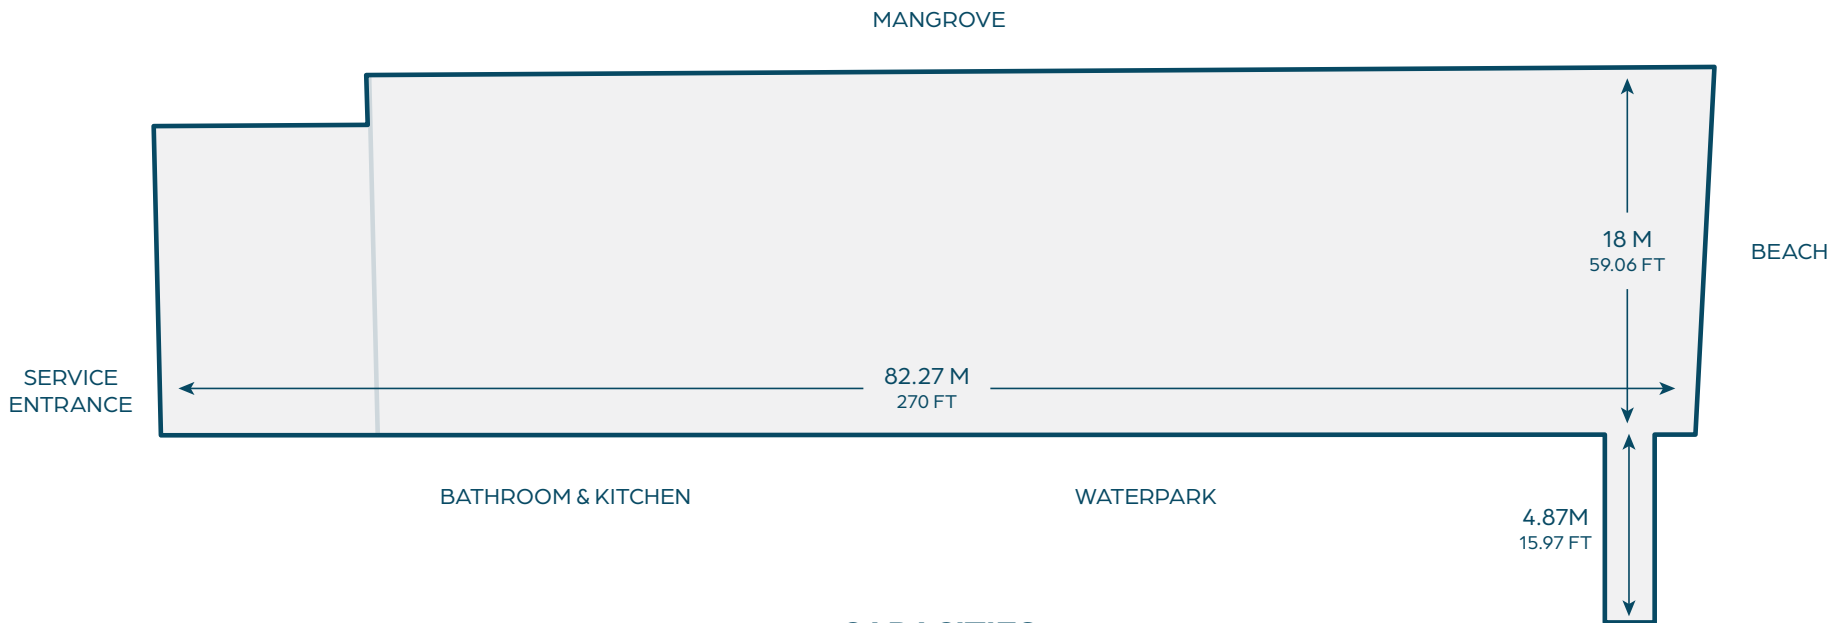

RIVIERA TERRACE

Area

1,564.96m² / 16,858.39 ft²

Capacities

Banquet: 1,000 pax / cocktail: 1,300 pax

CAPACITIES

BANQUET: 1,000 PAX / COCKTAIL: 1,300 PAX